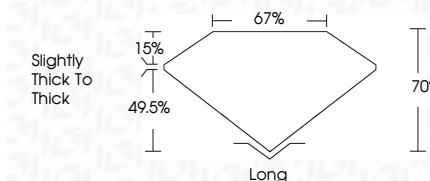

ELECTRONIC COPY

752547087
Report verification at igi.org

December 9, 2025
IGI Report Number **752547087**
Description **NATURAL DIAMOND**
Shape and Cutting Style **EMERALD CUT**
Measurements **6.57 X 4.66 X 3.26 MM**

GRADING RESULTS

Carat Weight **1.01 CARAT**
Color Grade **H**
Clarity Grade **VS 1**
Cut Grade **VERY GOOD**

ADDITIONAL GRADING INFORMATION

Polish **EXCELLENT**
Symmetry **EXCELLENT**
Fluorescence **NONE**
Inscription(s) **(IGI) 752547087**

IGI

December 9, 2025
IGI Report No. 752547087
EMERALD CUT
6.57 X 4.66 X 3.26 MM
1.01 CARAT
H
Color Grade
VS 1
VERY GOOD
70%
67%
Slightly thick to thick
Long
EXCELLENT
EXCELLENT
NONE
(IGI) 752547087

DIAMOND REPORT

December 9, 2025
IGI Report Number **752547087**
Description **NATURAL DIAMOND**
Shape and Cutting Style **EMERALD CUT**
Measurements **6.57 X 4.66 X 3.26 MM**

GRADING RESULTS

Carat Weight **1.01 CARAT**
Color Grade **H**
Clarity Grade **VS 1**
Cut Grade **VERY GOOD**