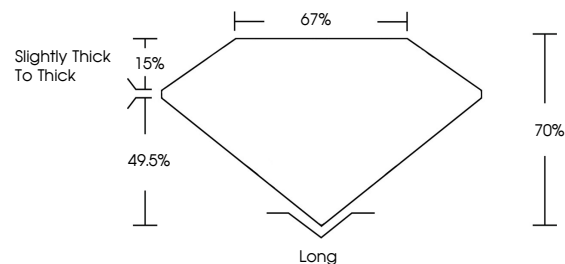

ELECTRONIC COPY

752547087
Report verification at igi.org

December 9, 2025
IGI Report Number **752547087**
Description **NATURAL DIAMOND**
Shape and Cutting Style **EMERALD CUT**
Measurements **6.57 X 4.66 X 3.26 MM**

IGI

December 9, 2025
IGI Report No. 752547087
EMERALD CUT
6.57 X 4.66 X 3.26 MM
1.01 CARAT
H
Color Grade
VS 1
VERY GOOD
70%
67%
Slightly thick to thick
Long
EXCELLENT
EXCELLENT
NONE
(IGI) 752547087

DIAMOND REPORT

December 9, 2025
IGI Report Number **752547087**
Description **NATURAL DIAMOND**
Shape and Cutting Style **EMERALD CUT**
Measurements **6.57 X 4.66 X 3.26 MM**

GRADING RESULTS

Carat Weight **1.01 CARAT**
Color Grade **H**
Clarity Grade **VS 1**
Cut Grade **VERY GOOD**

ADDITIONAL GRADING INFORMATION

Polish **EXCELLENT**
Symmetry **EXCELLENT**
Fluorescence **NONE**
Inscription(s) **(IGI) 752547087**

PROPORTIONS

Sample Image Used

CLARITY CHARACTERISTICS

KEY TO SYMBOLS

Red symbols indicate internal characteristics.
Green symbols indicate external characteristics.