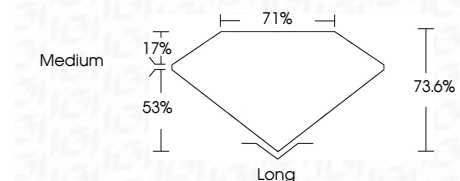

ELECTRONIC COPY

752547036
Report verification at igi.org

December 10, 2025
IGI Report Number **752547036**
Description **NATURAL DIAMOND**
Shape and Cutting Style **EMERALD CUT**
Measurements **8.09 X 5.80 X 4.27 MM**

GRADING RESULTS

Carat Weight **2.01 CARATS**
Color Grade **L**
Clarity Grade **VS 2**
Cut Grade **VERY GOOD**

ADDITIONAL GRADING INFORMATION

Polish **EXCELLENT**
Symmetry **EXCELLENT**
Fluorescence **VERY SLIGHT**
Inscription(s) **(IGI) 752547036**

IGI

December 10, 2025
IGI Report No 752547036
EMERALD CUT
8.09 X 5.80 X 4.27 MM
2.01 CARATS
L
VS 2
VERY GOOD
73.6%
71%
Medium
Long
EXCELLENT
EXCELLENT
VERY SLIGHT
(IGI) 752547036

DIAMOND REPORT

December 10, 2025
IGI Report Number **752547036**
Description **NATURAL DIAMOND**
Shape and Cutting Style **EMERALD CUT**
Measurements **8.09 X 5.80 X 4.27 MM**