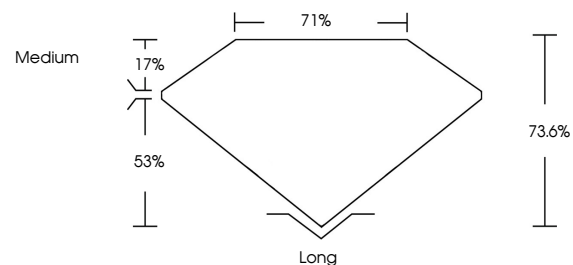

PROPORTIONS