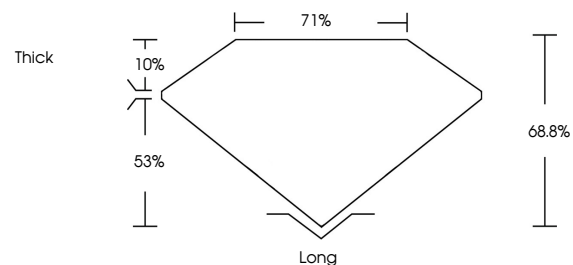

PROPORTIONS