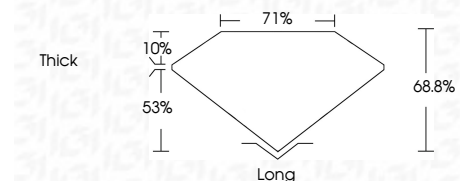

**ELECTRONIC COPY**

752547031  
Report verification at [igi.org](http://igi.org)

December 8, 2025  
IGI Report Number **752547031**  
Description **NATURAL DIAMOND**  
Shape and Cutting Style **EMERALD CUT**  
Measurements **11.39 X 8.08 X 5.56 MM**

**GRADING RESULTS**  
Carat Weight **5.02 CARATS**  
Color Grade **I**  
Clarity Grade **VVS 1**  
Cut Grade **VERY GOOD**

**ADDITIONAL GRADING INFORMATION**  
Polish **EXCELLENT**  
Symmetry **EXCELLENT**  
Fluorescence **STRONG**  
Inscription(s) **IGI 752547031**

December 8, 2025  
IGI Report No. 752547031  
**EMERALD CUT**  
11.39 X 8.08 X 5.56 MM  
5.02 CARATS  
I  
VVS 1  
VERY GOOD  
68.8%  
71%  
Thick  
Long  
EXCELLENT  
EXCELLENT  
STRONG  
IGI 752547031

**DIAMOND REPORT**

December 8, 2025  
IGI Report Number **752547031**  
Description **NATURAL DIAMOND**  
Shape and Cutting Style **EMERALD CUT**  
Measurements **11.39 X 8.08 X 5.56 MM**

**GRADING RESULTS**  
Carat Weight **5.02 CARATS**  
Color Grade **I**  
Clarity Grade **VVS 1**  
Cut Grade **VERY GOOD**