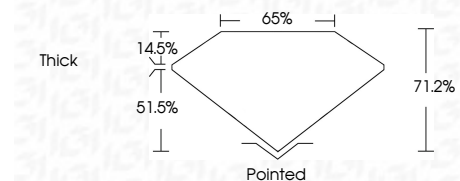

ELECTRONIC COPY

752546925
Report verification at igi.org

December 8, 2025
IGI Report Number **752546925**
Description **NATURAL DIAMOND**
Shape and Cutting Style **SQUARE EMERALD CUT**
Measurements **5.42 X 5.25 X 3.74 MM**

GRADING RESULTS

Carat Weight **1.01 CARAT**
Color Grade **H**
Clarity Grade **VVS 1**
Cut Grade **VERY GOOD**

ADDITIONAL GRADING INFORMATION

Polish **EXCELLENT**
Symmetry **EXCELLENT**
Fluorescence **NONE**
Inscription(s) **(IGI) 752546925**

IGI

December 8, 2025
IGI Report No. 752546925
SQUARE EMERALD CUT
5.42 X 5.25 X 3.74 MM
1.01 CARAT
H
VVS 1
VERY GOOD
71.2%
65%
Thick
Pointed
EXCELLENT
EXCELLENT
NONE
(IGI) 752546925

DIAMOND REPORT

December 8, 2025
IGI Report Number **752546925**
Description **NATURAL DIAMOND**
Shape and Cutting Style **SQUARE EMERALD CUT**
Measurements **5.42 X 5.25 X 3.74 MM**