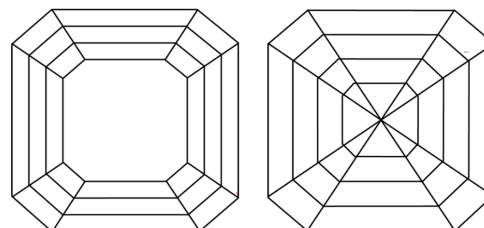

IGI

December 8, 2025
IGI Report No. 752546925
SQUARE EMERALD CUT
5.42 X 5.25 X 3.74 MM
1.01 CARAT
H
VVS 1
VERY GOOD
71.2%
65%
Thick
Pointed
EXCELLENT
EXCELLENT
NONE
(IGI) 752546925

DIAMOND REPORT

December 8, 2025
IGI Report Number **752546925**
Description **NATURAL DIAMOND**
Shape and Cutting Style **SQUARE EMERALD CUT**
Measurements **5.42 X 5.25 X 3.74 MM**

GRADING RESULTS

Carat Weight **1.01 CARAT**
Color Grade **H**
Clarity Grade **VVS 1**
Cut Grade **VERY GOOD**

ADDITIONAL GRADING INFORMATION

Polish **EXCELLENT**
Symmetry **EXCELLENT**
Fluorescence **NONE**
Inscription(s) **(IGI) 752546925**

PROPORTIONS

Sample Image Used

CLARITY CHARACTERISTICS

KEY TO SYMBOLS

Red symbols indicate internal characteristics.
Green symbols indicate external characteristics.

COLOR

D - F	G - J	K - M	N - R	S - Z	FANCY
Colorless	Near Colorless	Slightly Tinted	Very Light Color	Light Color	