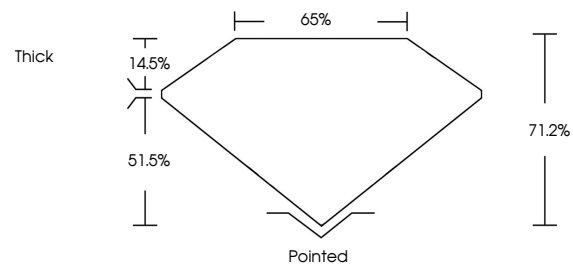

GRADING RESULTS

Carat Weight **1.01 CARAT**
Color Grade **H**
Clarity Grade **VVS 1**
Cut Grade **VERY GOOD**

ADDITIONAL GRADING INFORMATION

Polish **EXCELLENT**
Symmetry **EXCELLENT**
Fluorescence **NONE**
Inscription(s) **(IGI) 752546925**

IGI

December 8, 2025
IGI Report No. 752546925
SQUARE EMERALD CUT
5.42 X 5.25 X 3.74 MM
1.01 CARAT
H
VVS 1
VERY GOOD
71.2%
65%
Thick
Pointed
EXCELLENT
EXCELLENT
NONE
(IGI) 752546925

DIAMOND REPORT

December 8, 2025
IGI Report Number **752546925**
Description **NATURAL DIAMOND**
Shape and Cutting Style **SQUARE EMERALD CUT**
Measurements **5.42 X 5.25 X 3.74 MM**

PROPORTIONS

Sample Image Used

CLARITY CHARACTERISTICS

KEY TO SYMBOLS

Red symbols indicate internal characteristics.
Green symbols indicate external characteristics.

COLOR

D - F	G - J	K - M	N - R	S - Z	FANCY
Colorless	Near Colorless	Slightly Tinted	Very Light Color	Light Color	