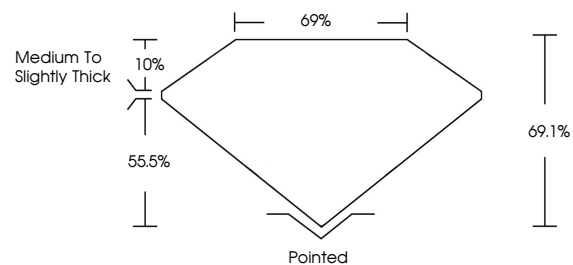

ELECTRONIC COPY

752536299
Report verification at igi.org

January 9, 2026
IGI Report Number **752536299**
Description **NATURAL DIAMOND**
Shape and Cutting Style **PRINCESS CUT**
Measurements **5.58 X 5.47 X 3.78 MM**

GRADING RESULTS

Carat Weight **1.01 CARAT**
Color Grade **K**
Clarity Grade **VVS 2**
Cut Grade **EXCELLENT**

ADDITIONAL GRADING INFORMATION

Polish **EXCELLENT**
Symmetry **EXCELLENT**
Fluorescence **NONE**
Inscription(s) **(IGI) 752536299**

January 9, 2026
IGI Report Number **752536299**
Description **NATURAL DIAMOND**
Shape and Cutting Style **PRINCESS CUT**
Measurements **5.58 X 5.47 X 3.78 MM**

GRADING RESULTS

Carat Weight **1.01 CARAT**
Color Grade **K**
Clarity Grade **VVS 2**
Cut Grade **EXCELLENT**

ADDITIONAL GRADING INFORMATION

Polish **EXCELLENT**
Symmetry **EXCELLENT**
Fluorescence **NONE**
Inscription(s) **(IGI) 752536299**

PROPORTIONS

Sample Image Used

CLARITY CHARACTERISTICS

KEY TO SYMBOLS

Red symbols indicate internal characteristics.
Green symbols indicate external characteristics.