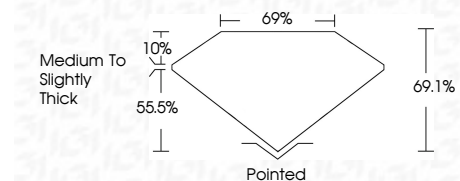

ELECTRONIC COPY

752536299
Report verification at igi.org

January 9, 2026
IGI Report Number **752536299**
Description **NATURAL DIAMOND**
Shape and Cutting Style **PRINCESS CUT**
Measurements **5.58 X 5.47 X 3.78 MM**

GRADING RESULTS

Carat Weight **1.01 CARAT**
Color Grade **K**
Clarity Grade **VVS 2**
Cut Grade **EXCELLENT**

ADDITIONAL GRADING INFORMATION

Polish **EXCELLENT**
Symmetry **EXCELLENT**
Fluorescence **NONE**
Inscription(s) **(IGI) 752536299**

IGI

January 9, 2026
IGI Report No. 752536299
PRINCESS CUT
5.58 X 5.47 X 3.78 MM
1.01 CARAT
K
VVS 2
EXCELLENT
69.1%
69%
Medium To Slightly Thick
Pointed
EXCELLENT
EXCELLENT
NONE
(IGI) 752536299

DIAMOND REPORT

January 9, 2026
IGI Report Number **752536299**
Description **NATURAL DIAMOND**
Shape and Cutting Style **PRINCESS CUT**
Measurements **5.58 X 5.47 X 3.78 MM**

GRADING RESULTS

Carat Weight **1.01 CARAT**
Color Grade **K**
Clarity Grade **VVS 2**
Cut Grade **EXCELLENT**