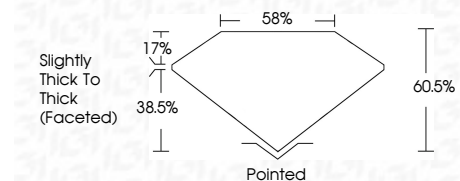

ELECTRONIC COPY

752536278
Report verification at igi.org

December 31, 2025
IGI Report Number **752536278**
Description **NATURAL DIAMOND**
Shape and Cutting Style **PEAR BRILLIANT**
Measurements **11.42 X 6.78 X 4.10 MM**

GRADING RESULTS

Carat Weight **2.02 CARATS**
Color Grade **J**
Clarity Grade **SI 2**
Cut Grade **VERY GOOD**

ADDITIONAL GRADING INFORMATION

Polish **EXCELLENT**
Symmetry **EXCELLENT**
Fluorescence **NONE**
Inscription(s) **(IGI) 752536278**

IGI

December 31, 2025
IGI Report No 752536278
PEAR BRILLIANT
11.42 X 6.78 X 4.10 MM
2.02 CARATS
J
SI 2
VERY GOOD
60.5%
58%
Slightly Thick To Thick (Faceted)
Pointed
EXCELLENT
EXCELLENT
NONE
(IGI) 752536278

DIAMOND REPORT

December 31, 2025
IGI Report Number **752536278**
Description **NATURAL DIAMOND**
Shape and Cutting Style **PEAR BRILLIANT**
Measurements **11.42 X 6.78 X 4.10 MM**

GRADING RESULTS

Carat Weight **2.02 CARATS**
Color Grade **J**
Clarity Grade **SI 2**
Cut Grade **VERY GOOD**