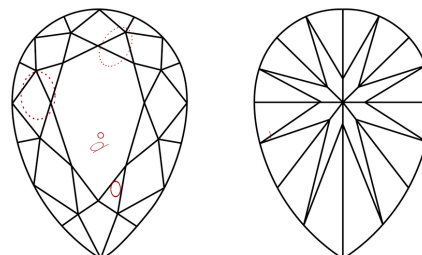

IGI

December 31, 2025
IGI Report No 752536278
PEAR BRILLIANT
11.42 X 6.78 X 4.10 MM
2.02 CARATS
J
SI 2
VERY GOOD
60.5%
58%
Slightly Thick To Thick (Faceted)
Pointed
EXCELLENT
EXCELLENT
NONE
(IGI) 752536278

DIAMOND REPORT

December 31, 2025
IGI Report Number **752536278**
Description **NATURAL DIAMOND**
Shape and Cutting Style **PEAR BRILLIANT**
Measurements **11.42 X 6.78 X 4.10 MM**

GRADING RESULTS

Carat Weight **2.02 CARATS**
Color Grade **J**
Clarity Grade **SI 2**
Cut Grade **VERY GOOD**

ADDITIONAL GRADING INFORMATION

Polish **EXCELLENT**
Symmetry **EXCELLENT**
Fluorescence **NONE**
Inscription(s) **(IGI) 752536278**

PROPORTIONS

Sample Image Used

CLARITY CHARACTERISTICS

KEY TO SYMBOLS

Red symbols indicate internal characteristics.
Green symbols indicate external characteristics.

COLOR

D - F	G - J	K - M	N - R	S - Z	FANCY
Colorless	Near Colorless	Slightly Tinted	Very Light Color	Light Color	

CLARITY

FL	IF	VVS ¹⁻²	VS ¹⁻²	SI ¹⁻²	I ¹⁻³
Flawless	Internally Flawless	Very Very Slightly Included	Very Slightly Included	Slightly Included	Included