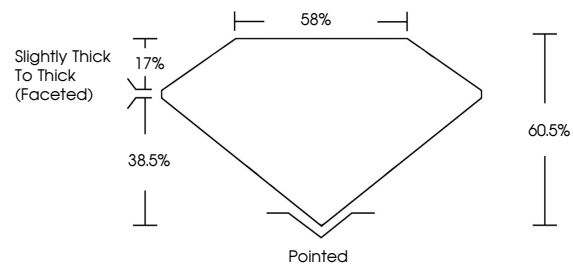

GRADING RESULTS

Carat Weight **2.02 CARATS**
Color Grade **J**
Clarity Grade **SI 2**
Cut Grade **VERY GOOD**

ADDITIONAL GRADING INFORMATION

Polish **EXCELLENT**
Symmetry **EXCELLENT**
Fluorescence **NONE**
Inscription(s) **(IGI) 752536278**

IGI

December 31, 2025
IGI Report No 752536278
PEAR BRILLIANT
11.42 X 6.78 X 4.10 MM
2.02 CARATS
J
SI 2
VERY GOOD
60.5%
58%
Slightly Thick To Thick (Faceted)
Pointed
EXCELLENT
EXCELLENT
NONE
(IGI) 752536278

DIAMOND REPORT

December 31, 2025
IGI Report Number **752536278**
Description **NATURAL DIAMOND**
Shape and Cutting Style **PEAR BRILLIANT**
Measurements **11.42 X 6.78 X 4.10 MM**

GRADING RESULTS

Carat Weight **2.02 CARATS**
Color Grade **J**
Clarity Grade **SI 2**
Cut Grade **VERY GOOD**

ADDITIONAL GRADING INFORMATION

Polish **EXCELLENT**
Symmetry **EXCELLENT**
Fluorescence **NONE**
Inscription(s) **(IGI) 752536278**

PROPORTIONS

Sample Image Used

CLARITY CHARACTERISTICS

KEY TO SYMBOLS

Red symbols indicate internal characteristics.
Green symbols indicate external characteristics.