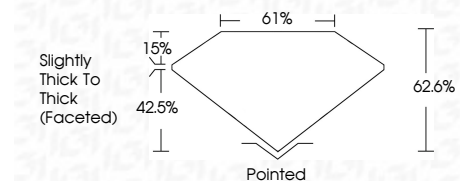

ELECTRONIC COPY

752536206
Report verification at igi.org

December 23, 2025
IGI Report Number **752536206**
Description **NATURAL DIAMOND**
Shape and Cutting Style **PEAR BRILLIANT**
Measurements **10.27 X 6.55 X 4.10 MM**

GRADING RESULTS

Carat Weight **1.70 CARAT**
Color Grade **K**
Clarity Grade **VS 2**
Cut Grade **VERY GOOD**

ADDITIONAL GRADING INFORMATION

Polish **EXCELLENT**
Symmetry **EXCELLENT**
Fluorescence **NONE**
Inscription(s) **(IGI) 752536206**

IGI

December 23, 2025
IGI Report No 752536206
PEAR BRILLIANT
10.27 X 6.55 X 4.10 MM
1.70 CARAT
K
VS 2
VERY GOOD
62.6%
61%
Slightly Thick To Thick (Faceted)
Pointed
EXCELLENT
EXCELLENT
NONE
(IGI) 752536206

DIAMOND REPORT

December 23, 2025
IGI Report Number **752536206**
Description **NATURAL DIAMOND**
Shape and Cutting Style **PEAR BRILLIANT**
Measurements **10.27 X 6.55 X 4.10 MM**

GRADING RESULTS

Carat Weight **1.70 CARAT**
Color Grade **K**
Clarity Grade **VS 2**
Cut Grade **VERY GOOD**