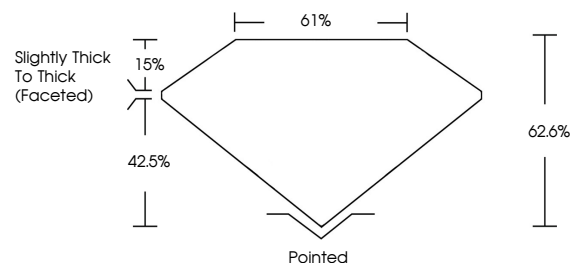

GRADING RESULTS

Carat Weight **1.70 CARAT**
Color Grade **K**
Clarity Grade **VS 2**
Cut Grade **VERY GOOD**

ADDITIONAL GRADING INFORMATION

Polish **EXCELLENT**
Symmetry **EXCELLENT**
Fluorescence **NONE**
Inscription(s) **(IGI) 752536206**

IGI

December 23, 2025
IGI Report No 752536206
PEAR BRILLIANT
10.27 X 6.55 X 4.10 MM
1.70 CARAT
K
VS 2
VERY GOOD
62.6%
61%
Slightly Thick To Thick (Faceted)
Pointed
EXCELLENT
EXCELLENT
NONE
(IGI) 752536206

DIAMOND REPORT

December 23, 2025
IGI Report Number **752536206**
Description **NATURAL DIAMOND**
Shape and Cutting Style **PEAR BRILLIANT**
Measurements **10.27 X 6.55 X 4.10 MM**

GRADING RESULTS

Carat Weight **1.70 CARAT**
Color Grade **K**
Clarity Grade **VS 2**
Cut Grade **VERY GOOD**

ADDITIONAL GRADING INFORMATION

Polish **EXCELLENT**
Symmetry **EXCELLENT**
Fluorescence **NONE**
Inscription(s) **(IGI) 752536206**

PROPORTIONS

Sample Image Used

CLARITY CHARACTERISTICS

KEY TO SYMBOLS

Red symbols indicate internal characteristics.
Green symbols indicate external characteristics.