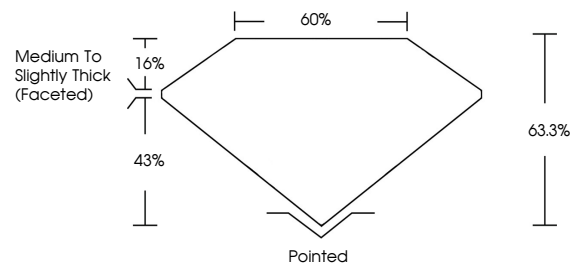

ELECTRONIC COPY

752536203
Report verification at igi.org

December 23, 2025

IGI Report Number **752536203**

Description **NATURAL DIAMOND**

Shape and Cutting Style **PEAR BRILLIANT**

Measurements **10.21 X 6.54 X 4.14 MM**

GRADING RESULTS

Carat Weight **1.71 CARAT**

Color Grade **I**

Clarity Grade **SI 1**

Cut Grade **VERY GOOD**

December 23, 2025
IGI Report Number **752536203**
Description **NATURAL DIAMOND**
Shape and Cutting Style **PEAR BRILLIANT**
Measurements **10.21 X 6.54 X 4.14 MM**

GRADING RESULTS

Carat Weight **1.71 CARAT**

Color Grade **I**

Clarity Grade **SI 1**

Cut Grade **VERY GOOD**

ADDITIONAL GRADING INFORMATION

Polish **EXCELLENT**

Symmetry **EXCELLENT**

Fluorescence **NONE**

Inscription(s) **752536203**

PROPORTIONS

Sample Image Used

CLARITY CHARACTERISTICS

KEY TO SYMBOLS

Red symbols indicate internal characteristics.
Green symbols indicate external characteristics.