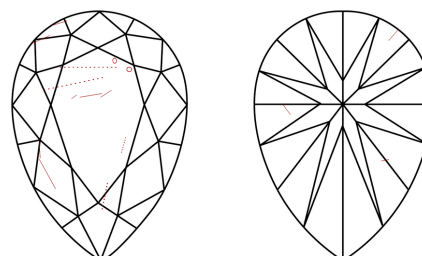

ELECTRONIC COPY

752536203
Report verification at igi.org

December 23, 2025

IGI Report Number **752536203**

Description **NATURAL DIAMOND**

Shape and Cutting Style **PEAR BRILLIANT**

Measurements **10.21 X 6.54 X 4.14 MM**

GRADING RESULTS

Carat Weight **1.71 CARAT**

Color Grade **I**

Clarity Grade **SI 1**

Cut Grade **VERY GOOD**

December 23, 2025
IGI Report Number **752536203**
Description **NATURAL DIAMOND**
Shape and Cutting Style **PEAR BRILLIANT**
Measurements **10.21 X 6.54 X 4.14 MM**

GRADING RESULTS

Carat Weight **1.71 CARAT**

Color Grade **I**

Clarity Grade **SI 1**

Cut Grade **VERY GOOD**

ADDITIONAL GRADING INFORMATION

Polish **EXCELLENT**

Symmetry **EXCELLENT**

Fluorescence **NONE**

Inscription(s) **752536203**

PROPORTIONS

Sample Image Used

CLARITY CHARACTERISTICS

KEY TO SYMBOLS

Red symbols indicate internal characteristics.
Green symbols indicate external characteristics.