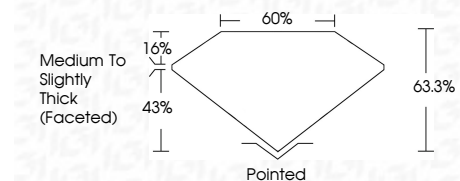

ADDITIONAL GRADING INFORMATION

Polish **EXCELLENT**

Symmetry **EXCELLENT**

Fluorescence **NONE**

Inscription(s) **752536203**

IGI

December 23, 2025
IGI Report No 752536203
PEAR BRILLIANT
10.21 X 6.54 X 4.14 MM
1.71 CARAT
I
SI 1
VERY GOOD
63.3%
60%
Medium To Slightly Thick (Faceted)
Pointed
EXCELLENT
EXCELLENT
NONE
NONE
 752536203