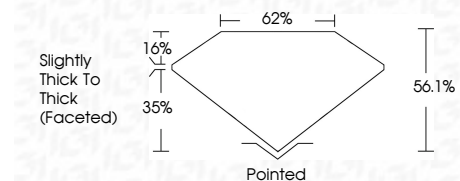

ELECTRONIC COPY

752536180
Report verification at igi.org

December 23, 2025
IGI Report Number **752536180**
Description **NATURAL DIAMOND**
Shape and Cutting Style **PEAR BRILLIANT**
Measurements **11.64 X 6.93 X 3.89 MM**

GRADING RESULTS

Carat Weight **2.01 CARATS**
Color Grade **K**
Clarity Grade **VVS 2**
Cut Grade **VERY GOOD**

ADDITIONAL GRADING INFORMATION

Polish **EXCELLENT**
Symmetry **EXCELLENT**
Fluorescence **NONE**
Inscription(s) **IGI 752536180**

IGI

December 23, 2025
IGI Report No 752536180
PEAR BRILLIANT
11.64 X 6.93 X 3.89 MM
2.01 CARATS
K
VVS 2
VERY GOOD
56.1%
62%
Slightly Thick To Thick (Faceted)
Pointed
EXCELLENT
EXCELLENT
NONE
IGI 752536180

DIAMOND REPORT

December 23, 2025
IGI Report Number **752536180**
Description **NATURAL DIAMOND**
Shape and Cutting Style **PEAR BRILLIANT**
Measurements **11.64 X 6.93 X 3.89 MM**

GRADING RESULTS

Carat Weight **2.01 CARATS**
Color Grade **K**
Clarity Grade **VVS 2**
Cut Grade **VERY GOOD**