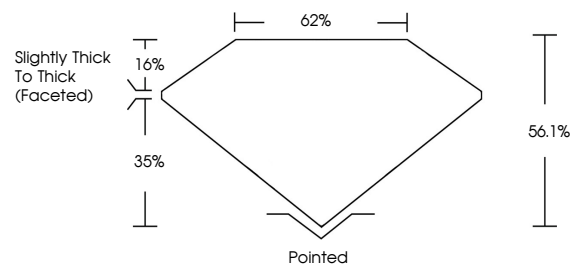

GRADING RESULTS

Carat Weight **2.01 CARATS**
Color Grade **K**
Clarity Grade **VVS 2**
Cut Grade **VERY GOOD**

ADDITIONAL GRADING INFORMATION

Polish **EXCELLENT**
Symmetry **EXCELLENT**
Fluorescence **NONE**
Inscription(s) **IGI 752536180**

IGI

December 23, 2025
IGI Report No 752536180
PEAR BRILLIANT
11.64 X 6.93 X 3.89 MM
2.01 CARATS
K
VVS 2
VERY GOOD
56.1%
62%
Slightly Thick To Thick (Faceted)
Pointed
EXCELLENT
EXCELLENT
NONE
IGI 752536180

DIAMOND REPORT

December 23, 2025
IGI Report Number **752536180**
Description **NATURAL DIAMOND**
Shape and Cutting Style **PEAR BRILLIANT**
Measurements **11.64 X 6.93 X 3.89 MM**

GRADING RESULTS

Carat Weight **2.01 CARATS**
Color Grade **K**
Clarity Grade **VVS 2**
Cut Grade **VERY GOOD**

ADDITIONAL GRADING INFORMATION

Polish **EXCELLENT**
Symmetry **EXCELLENT**
Fluorescence **NONE**
Inscription(s) **IGI 752536180**

PROPORTIONS

Sample Image Used

CLARITY CHARACTERISTICS

KEY TO SYMBOLS

Red symbols indicate internal characteristics.
Green symbols indicate external characteristics.