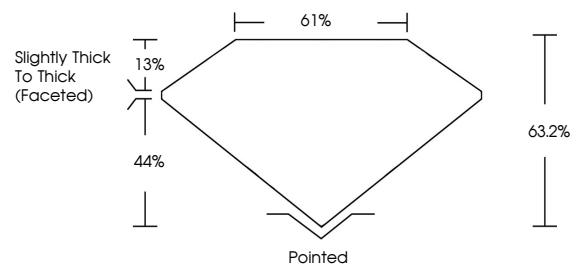

ELECTRONIC COPY

752536109
Report verification at igi.org

December 19, 2025
IGI Report Number **752536109**
Description **NATURAL DIAMOND**
Shape and Cutting Style **PEAR BRILLIANT**
Measurements **8.76 X 5.55 X 3.51 MM**
GRADING RESULTS
Carat Weight **1.01 CARAT**
Color Grade **H**
Clarity Grade **VVS 1**
Cut Grade **VERY GOOD**

DIAMOND REPORT

December 19, 2025
IGI Report Number **752536109**
Description **NATURAL DIAMOND**
Shape and Cutting Style **PEAR BRILLIANT**
Measurements **8.76 X 5.55 X 3.51 MM**

GRADING RESULTS

Carat Weight **1.01 CARAT**
Color Grade **H**
Clarity Grade **VVS 1**
Cut Grade **VERY GOOD**

ADDITIONAL GRADING INFORMATION

Polish **EXCELLENT**
Symmetry **EXCELLENT**
Fluorescence **SLIGHT**
Inscription(s) **752536109**

PROPORTIONS

Sample Image Used

CLARITY CHARACTERISTICS

KEY TO SYMBOLS

Red symbols indicate internal characteristics.
Green symbols indicate external characteristics.

ADDITIONAL GRADING INFORMATION

Polish **EXCELLENT**
Symmetry **EXCELLENT**
Fluorescence **SLIGHT**
Inscription(s) **752536109**

IGI

December 19, 2025
IGI Report No 752536109
PEAR BRILLIANT
1.01 CARAT H
8.76 X 5.55 X 3.51 MM
Carat Weight
Color Grade
Clarity Grade
Cut Grade
Depth
Table
Girdle
Slightly Thick To Thick (Faceted)
Pointed
EXCELLENT
EXCELLENT
SLIGHT
SLIGHT
 752536109