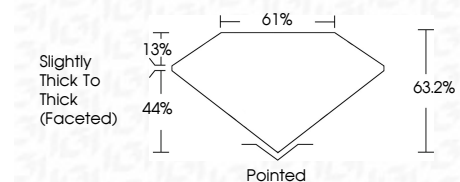

ELECTRONIC COPY

752536109
Report verification at igi.org

December 19, 2025
IGI Report Number **752536109**
Description **NATURAL DIAMOND**
Shape and Cutting Style **PEAR BRILLIANT**
Measurements **8.76 X 5.55 X 3.51 MM**
GRADING RESULTS
Carat Weight **1.01 CARAT**
Color Grade **H**
Clarity Grade **VVS 1**
Cut Grade **VERY GOOD**

DIAMOND REPORT

December 19, 2025
IGI Report Number **752536109**
Description **NATURAL DIAMOND**
Shape and Cutting Style **PEAR BRILLIANT**
Measurements **8.76 X 5.55 X 3.51 MM**

GRADING RESULTS

Carat Weight **1.01 CARAT**
Color Grade **H**
Clarity Grade **VVS 1**
Cut Grade **VERY GOOD**

ADDITIONAL GRADING INFORMATION

Polish **EXCELLENT**
Symmetry **EXCELLENT**
Fluorescence **SLIGHT**
Inscription(s) **752536109**

PROPORTIONS

Sample Image Used

CLARITY CHARACTERISTICS

KEY TO SYMBOLS

Red symbols indicate internal characteristics.
Green symbols indicate external characteristics.

ADDITIONAL GRADING INFORMATION

Polish **EXCELLENT**
Symmetry **EXCELLENT**
Fluorescence **SLIGHT**
Inscription(s) **752536109**

IGI

December 19, 2025
IGI Report No 752536109
PEAR BRILLIANT
1.01 CARAT H
8.76 X 5.55 X 3.51 MM
Carat Weight
Color Grade
Clarity Grade
Cut Grade
Depth
Table
Girdle
Slightly Thick To Thick (Faceted)
Pointed
EXCELLENT
EXCELLENT
SLIGHT
SLIGHT
 752536109