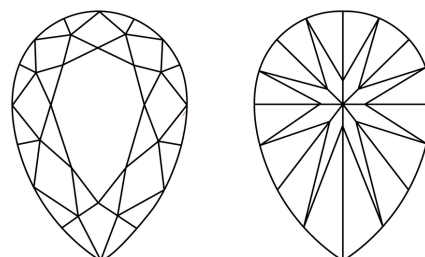

ELECTRONIC COPY

752536072
Report verification at igi.org

December 11, 2025
IGI Report Number **752536072**
Description **NATURAL DIAMOND**
Shape and Cutting Style **PEAR BRILLIANT**
Measurements **13.97 X 8.82 X 5.28 MM**

GRADING RESULTS

Carat Weight **4.02 CARATS**
Color Grade **K**
Clarity Grade **VVS 1**
Cut Grade **VERY GOOD**

ADDITIONAL GRADING INFORMATION

Polish **EXCELLENT**
Symmetry **EXCELLENT**
Fluorescence **NONE**
Inscription(s) **(IGI) 752536072**

IGI

December 11, 2025
IGI Report No 752536072
PEAR BRILLIANT
13.97 X 8.82 X 5.28 MM
4.02 CARATS
K
VVS 1
VERY GOOD
59.9%
57%
Slightly Thick To Thick (Faceted)
Pointed
EXCELLENT
EXCELLENT
NONE
(IGI) 752536072

Sample Image Used

PROPORTIONS

CLARITY CHARACTERISTICS

KEY TO SYMBOLS

Red symbols indicate internal characteristics.
Green symbols indicate external characteristics.

COLOR

D - F	G - J	K - M	N - R	S - Z	FANCY
Colorless	Near Colorless	Slightly Tinted	Very Light Color	Light Color	