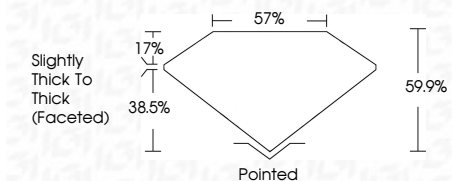

ELECTRONIC COPY

752536072
Report verification at igi.org

December 11, 2025
IGI Report Number **752536072**
Description **NATURAL DIAMOND**
Shape and Cutting Style **PEAR BRILLIANT**
Measurements **13.97 X 8.82 X 5.28 MM**

GRADING RESULTS

Carat Weight **4.02 CARATS**
Color Grade **K**
Clarity Grade **VVS 1**
Cut Grade **VERY GOOD**

ADDITIONAL GRADING INFORMATION

Polish **EXCELLENT**
Symmetry **EXCELLENT**
Fluorescence **NONE**
Inscription(s) **(IGI) 752536072**

IGI

December 11, 2025
IGI Report No 752536072
PEAR BRILLIANT
13.97 X 8.82 X 5.28 MM
4.02 CARATS
K
VVS 1
VERY GOOD
59.9%
57%
Slightly Thick To Thick (Faceted)
Pointed
EXCELLENT
EXCELLENT
NONE
(IGI) 752536072