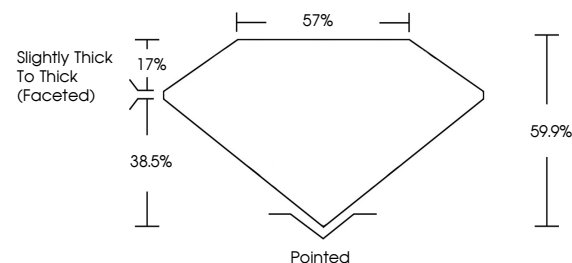

ELECTRONIC COPY

752536072
Report verification at igi.org

December 11, 2025
IGI Report Number **752536072**
Description **NATURAL DIAMOND**
Shape and Cutting Style **PEAR BRILLIANT**
Measurements **13.97 X 8.82 X 5.28 MM**

GRADING RESULTS

Carat Weight **4.02 CARATS**
Color Grade **K**
Clarity Grade **VVS 1**
Cut Grade **VERY GOOD**

ADDITIONAL GRADING INFORMATION

Polish **EXCELLENT**
Symmetry **EXCELLENT**
Fluorescence **NONE**
Inscription(s) **(IGI) 752536072**

IGI

December 11, 2025
IGI Report No 752536072
PEAR BRILLIANT
13.97 X 8.82 X 5.28 MM
4.02 CARATS
K
VVS 1
VERY GOOD
59.9%
57%
Slightly Thick To Thick (Faceted)
Pointed
EXCELLENT
EXCELLENT
NONE
(IGI) 752536072

Sample Image Used

PROPORTIONS

CLARITY CHARACTERISTICS

KEY TO SYMBOLS

Red symbols indicate internal characteristics.
Green symbols indicate external characteristics.

COLOR

D - F	G - J	K - M	N - R	S - Z	FANCY
Colorless	Near Colorless	Slightly Tinted	Very Light Color	Light Color	