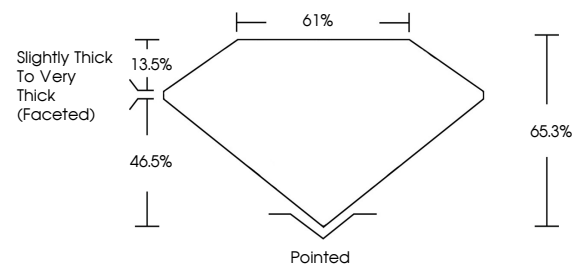

GRADING RESULTS

Carat Weight **1.00 CARAT**
Color Grade **G**
Clarity Grade **VVS 1**
Cut Grade **VERY GOOD**

ADDITIONAL GRADING INFORMATION

Polish **EXCELLENT**
Symmetry **VERY GOOD**
Fluorescence **NONE**
Inscription(s) **(IGI) 752536049**

IGI

January 15, 2026
IGI Report No 752536049
PEAR BRILLIANT
8.56 X 5.47 X 3.57 MM
1.00 CARAT
G
VVS 1
VERY GOOD
66.3%
61%
Slightly Thick to Very Thick (Faceted)
Pointed
EXCELLENT
VERY GOOD
NONE
(IGI) 752536049

DIAMOND REPORT

January 15, 2026
IGI Report Number **752536049**
Description **NATURAL DIAMOND**
Shape and Cutting Style **PEAR BRILLIANT**
Measurements **8.56 X 5.47 X 3.57 MM**

GRADING RESULTS

Carat Weight **1.00 CARAT**
Color Grade **G**
Clarity Grade **VVS 1**
Cut Grade **VERY GOOD**

ADDITIONAL GRADING INFORMATION

Polish **EXCELLENT**
Symmetry **VERY GOOD**
Fluorescence **NONE**
Inscription(s) **(IGI) 752536049**

PROPORTIONS

Sample Image Used

CLARITY CHARACTERISTICS

KEY TO SYMBOLS

Red symbols indicate internal characteristics.
Green symbols indicate external characteristics.