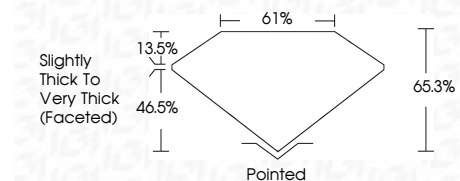

ELECTRONIC COPY

752536049
Report verification at igi.org

January 15, 2026
IGI Report Number **752536049**
Description **NATURAL DIAMOND**
Shape and Cutting Style **PEAR BRILLIANT**
Measurements **8.56 X 5.47 X 3.57 MM**

GRADING RESULTS

Carat Weight **1.00 CARAT**
Color Grade **G**
Clarity Grade **VVS 1**
Cut Grade **VERY GOOD**

ADDITIONAL GRADING INFORMATION

Polish **EXCELLENT**
Symmetry **VERY GOOD**
Fluorescence **NONE**
Inscription(s) **(IGI) 752536049**

IGI

January 15, 2026
IGI Report No 752536049
PEAR BRILLIANT
8.56 X 5.47 X 3.57 MM
1.00 CARAT
G
VVS 1
VERY GOOD
66.3%
61%
Slightly Thick to Very Thick (Faceted)
Pointed
EXCELLENT
VERY GOOD
NONE
(IGI) 752536049

DIAMOND REPORT

January 15, 2026
IGI Report Number **752536049**
Description **NATURAL DIAMOND**
Shape and Cutting Style **PEAR BRILLIANT**
Measurements **8.56 X 5.47 X 3.57 MM**

GRADING RESULTS

Carat Weight **1.00 CARAT**
Color Grade **G**
Clarity Grade **VVS 1**
Cut Grade **VERY GOOD**