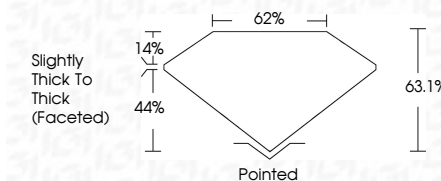

ELECTRONIC COPY

752536037
Report verification at igi.org

December 16, 2025

IGI Report Number **752536037**

Description **NATURAL DIAMOND**

Shape and Cutting Style **PEAR BRILLIANT**

Measurements **10.00 X 6.28 X 3.96 MM**

GRADING RESULTS

Carat Weight **1.50 CARAT**

Color Grade **J**

Clarity Grade **SI 1**

Cut Grade **VERY GOOD**

Sample Image Used

PROPORTIONS

CLARITY CHARACTERISTICS

KEY TO SYMBOLS

Red symbols indicate internal characteristics.
Green symbols indicate external characteristics.

COLOR

D - F	G - J	K - M	N - R	S - Z	FANCY
Colorless	Near Colorless	Slightly Tinted	Very Light Color	Light Color	

CLARITY

FL	IF	VVS ¹⁻²	VS ¹⁻²	SI ¹⁻²	I ¹⁻³
Flawless	Internally Flawless	Very Very Slightly Included	Very Slightly Included	Slightly Included	Included

ADDITIONAL GRADING INFORMATION

Polish **EXCELLENT**

Symmetry **EXCELLENT**