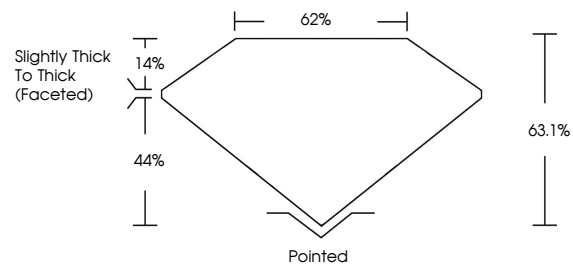

ELECTRONIC COPY

752536037
Report verification at igi.org

December 16, 2025

IGI Report Number **752536037**

Description **NATURAL DIAMOND**

Shape and Cutting Style **PEAR BRILLIANT**

Measurements **10.00 X 6.28 X 3.96 MM**

GRADING RESULTS

Carat Weight **1.50 CARAT**

Color Grade **J**

Clarity Grade **SI 1**

Cut Grade **VERY GOOD**

Sample Image Used

PROPORTIONS

CLARITY CHARACTERISTICS

KEY TO SYMBOLS

Red symbols indicate internal characteristics.
Green symbols indicate external characteristics.

COLOR

D - F	G - J	K - M	N - R	S - Z	FANCY
Colorless	Near Colorless	Slightly Tinted	Very Light Color	Light Color	

CLARITY

FL	IF	VVS ¹⁻²	VS ¹⁻²	SI ¹⁻²	I ¹⁻³
Flawless	Internally Flawless	Very Very Slightly Included	Very Slightly Included	Slightly Included	Included

ADDITIONAL GRADING INFORMATION

Polish **EXCELLENT**

Symmetry **EXCELLENT**