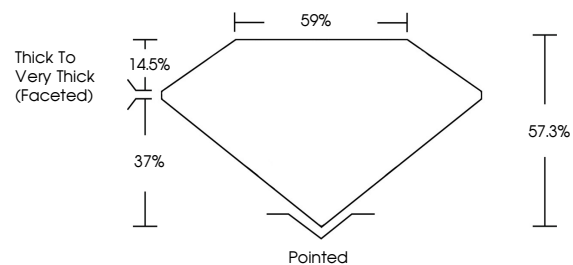

GRADING RESULTS

Carat Weight **3.01 CARATS**
Color Grade **G**
Clarity Grade **VS 2**
Cut Grade **VERY GOOD**

ADDITIONAL GRADING INFORMATION

Polish **EXCELLENT**
Symmetry **EXCELLENT**
Fluorescence **NONE**
Inscription(s) **(IGI) 752535943**

IGI

December 9, 2025
IGI Report No 752535943
PEAR BRILLIANT
13.31 X 7.96 X 4.56 MM
3.01 CARATS
G
VS 2
VERY GOOD
57.3%
37%
59%
Thick to Very Thick (Faceted)
Pointed
EXCELLENT
EXCELLENT
NONE
(IGI) 752535943

DIAMOND REPORT

December 9, 2025
IGI Report Number **752535943**
Description **NATURAL DIAMOND**
Shape and Cutting Style **PEAR BRILLIANT**
Measurements **13.31 X 7.96 X 4.56 MM**

GRADING RESULTS

Carat Weight **3.01 CARATS**
Color Grade **G**
Clarity Grade **VS 2**
Cut Grade **VERY GOOD**

ADDITIONAL GRADING INFORMATION

Polish **EXCELLENT**
Symmetry **EXCELLENT**
Fluorescence **NONE**
Inscription(s) **(IGI) 752535943**

PROPORTIONS

Sample Image Used

CLARITY CHARACTERISTICS

KEY TO SYMBOLS

Red symbols indicate internal characteristics.
Green symbols indicate external characteristics.