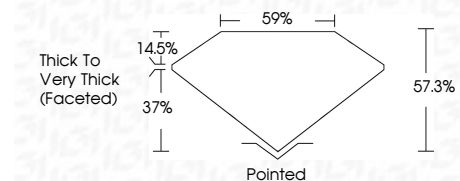

ELECTRONIC COPY

752535943
Report verification at igi.org

December 9, 2025
IGI Report Number **752535943**
Description **NATURAL DIAMOND**
Shape and Cutting Style **PEAR BRILLIANT**
Measurements **13.31 X 7.96 X 4.56 MM**

GRADING RESULTS

Carat Weight **3.01 CARATS**
Color Grade **G**
Clarity Grade **VS 2**
Cut Grade **VERY GOOD**

ADDITIONAL GRADING INFORMATION

Polish **EXCELLENT**
Symmetry **EXCELLENT**
Fluorescence **NONE**
Inscription(s) **(IGI) 752535943**

IGI

December 9, 2025
IGI Report No 752535943
PEAR BRILLIANT
13.31 X 7.96 X 4.56 MM
3.01 CARATS
G
VS 2
VERY GOOD
57.3%
37%
59%
Thick to Very Thick (Faceted)
Pointed
EXCELLENT
EXCELLENT
NONE
(IGI) 752535943

DIAMOND REPORT

December 9, 2025
IGI Report Number **752535943**
Description **NATURAL DIAMOND**
Shape and Cutting Style **PEAR BRILLIANT**
Measurements **13.31 X 7.96 X 4.56 MM**

GRADING RESULTS

Carat Weight **3.01 CARATS**
Color Grade **G**
Clarity Grade **VS 2**
Cut Grade **VERY GOOD**