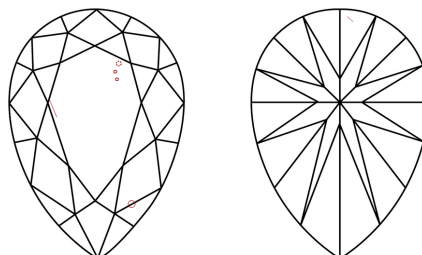

ELECTRONIC COPY

752535858
Report verification at igi.org

December 4, 2025
IGI Report Number **752535858**
Description **NATURAL DIAMOND**
Shape and Cutting Style **PEAR BRILLIANT**
Measurements **9.05 X 5.82 X 3.71 MM**

GRADING RESULTS

Carat Weight **1.20 CARAT**
Color Grade **I**
Clarity Grade **VS 2**
Cut Grade **VERY GOOD**

Sample Image Used

PROPORTIONS

CLARITY CHARACTERISTICS

KEY TO SYMBOLS

Red symbols indicate internal characteristics.
Green symbols indicate external characteristics.

ADDITIONAL GRADING INFORMATION

Polish **EXCELLENT**
Symmetry **EXCELLENT**
Fluorescence **NONE**
Inscription(s) **(IGI) 752535858**

December 4, 2025
IGI Report Number **752535858**
Description **NATURAL DIAMOND**
Shape and Cutting Style **PEAR BRILLIANT**
Measurements **9.05 X 5.82 X 3.71 MM**

GRADING RESULTS

Carat Weight **1.20 CARAT**
Color Grade **I**
Clarity Grade **VS 2**
Cut Grade **VERY GOOD**

ADDITIONAL GRADING INFORMATION

Polish **EXCELLENT**
Symmetry **EXCELLENT**
Fluorescence **NONE**
Inscription(s) **(IGI) 752535858**