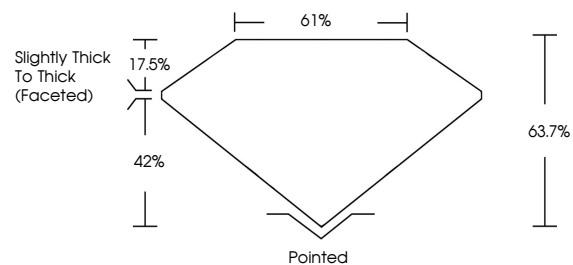

ELECTRONIC COPY

752535858
Report verification at igi.org

December 4, 2025
IGI Report Number **752535858**
Description **NATURAL DIAMOND**
Shape and Cutting Style **PEAR BRILLIANT**
Measurements **9.05 X 5.82 X 3.71 MM**

GRADING RESULTS

Carat Weight **1.20 CARAT**
Color Grade **I**
Clarity Grade **VS 2**
Cut Grade **VERY GOOD**

Sample Image Used

PROPORTIONS

CLARITY CHARACTERISTICS

KEY TO SYMBOLS

Red symbols indicate internal characteristics.
Green symbols indicate external characteristics.

ADDITIONAL GRADING INFORMATION

Polish **EXCELLENT**
Symmetry **EXCELLENT**
Fluorescence **NONE**
Inscription(s) **(IGI) 752535858**

December 4, 2025
IGI Report Number **752535858**
Description **NATURAL DIAMOND**
Shape and Cutting Style **PEAR BRILLIANT**
Measurements **9.05 X 5.82 X 3.71 MM**

GRADING RESULTS

Carat Weight **1.20 CARAT**
Color Grade **I**
Clarity Grade **VS 2**
Cut Grade **VERY GOOD**

ADDITIONAL GRADING INFORMATION

Polish **EXCELLENT**
Symmetry **EXCELLENT**
Fluorescence **NONE**
Inscription(s) **(IGI) 752535858**