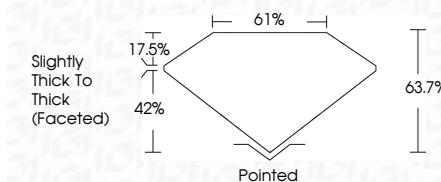

ELECTRONIC COPY

752535858
Report verification at igi.org

December 4, 2025
IGI Report Number **752535858**
Description **NATURAL DIAMOND**
Shape and Cutting Style **PEAR BRILLIANT**
Measurements **9.05 X 5.82 X 3.71 MM**

GRADING RESULTS

Carat Weight **1.20 CARAT**
Color Grade **I**
Clarity Grade **VS 2**
Cut Grade **VERY GOOD**

Sample Image Used

PROPORTIONS

CLARITY CHARACTERISTICS

KEY TO SYMBOLS

Red symbols indicate internal characteristics.
Green symbols indicate external characteristics.

ADDITIONAL GRADING INFORMATION

Polish **EXCELLENT**
Symmetry **EXCELLENT**
Fluorescence **NONE**
Inscription(s) **(IGI) 752535858**

December 4, 2025
IGI Report Number **752535858**
Description **NATURAL DIAMOND**
Shape and Cutting Style **PEAR BRILLIANT**
Measurements **9.05 X 5.82 X 3.71 MM**

GRADING RESULTS

Carat Weight **1.20 CARAT**
Color Grade **I**
Clarity Grade **VS 2**
Cut Grade **VERY GOOD**

ADDITIONAL GRADING INFORMATION

Polish **EXCELLENT**
Symmetry **EXCELLENT**
Fluorescence **NONE**
Inscription(s) **(IGI) 752535858**