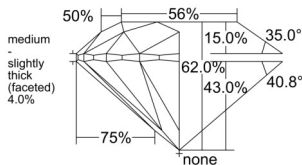

GIA®

FACSIMILE

GIA REPORT 7523873459

Verify this report at GIA.edu

GIA NATURAL DIAMOND DOSSIER®

July 22, 2025
GIA Report Number 7523873459
Shape and Cutting Style ..... Round Brilliant
Measurements ..... 4.79 - 4.80 x 2.98 mm

GRADING RESULTS

Carat Weight ..... 0.42 carat
Color Grade I
Clarity Grade VVS2
Cut Grade ..... Excellent

ADDITIONAL GRADING INFORMATION

Polish ..... Excellent
Symmetry ..... Excellent
Fluorescence ..... None
Clarity Characteristics ..... Pinpoint, Cloud
Inscription(s): GIA 7523873459

PROPORTIONS

GRADING SCALES

GIA COLOR SCALE	GIA CLARITY SCALE	GIA CUT SCALE
COLOURLESS	FLAWLESS	EXCELLENT
D	INTERNALLY FLAWLESS	
E	VVS₁	VERY GOOD
F		
G	VS₁	GOOD
H		
I	SI₁	FAIR
J		
K	I₁	POOR
L		
M	I₂	
N	I₃	
O		
P		
Q		
R		
S		
T		
U		
V		
W		
X		
Y		
Z