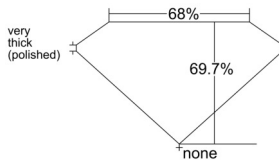

GIA®

FACSIMILE

GIA REPORT 7523746744

Verify this report at GIA.edu

GIA NATURAL DIAMOND DOSSIER®

July 15, 2025
GIA Report Number 7523746744
Shape and Cutting Style ..... Square Emerald Cut
Measurements ..... 5.27 x 5.06 x 3.53 mm

GRADING RESULTS

Carat Weight ..... 0.90 carat
Color Grade ..... E
Clarity Grade VS1

ADDITIONAL GRADING INFORMATION

Polish ..... Excellent
Symmetry ..... Very Good
Fluorescence ..... None
Clarity Characteristics..... Crystal, Cloud, Pinpoint
Inscription(s): GIA 7523746744

PROPORTIONS

Profile not to actual proportions

GRADING SCALES

GIA COLOR SCALE		GIA CLARITY SCALE			
COLORLESS	D	VERY VERY SLIGHTLY INCLUDED	FLAWLESS		
	E		INTERNALLY FLAWLESS		
	F	VERY SLIGHTLY INCLUDED	VS₁		
	G		VS₂		
	H		VS₁		
	NEAR COLORLESS	I	SLIGHTLY INCLUDED	VS₂	
		J		SI₁	
		FAINT	K	INCLUDED	SI₂
			L		I₁
			M		I₂
VERT LIGHT	N	LIGHT	I₃		
	O				
	P				
	Q				
	R