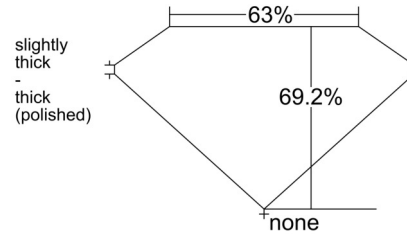

GIA NATURAL DIAMOND GRADING REPORT

July 04, 2025
 GIA Report Number 7523676778
 Shape and Cutting Style Emerald Cut
 Measurements 7.85 x 5.58 x 3.86 mm

GRADING RESULTS

Carat Weight 1.71 carat
 Color Grade I
 Clarity Grade VS1

ADDITIONAL GRADING INFORMATION

Polish Excellent
 Symmetry Very Good
 Fluorescence Faint
 Inscription(s): GIA 7523676778
 Comments: Additional pinpoints are not shown.

PROPORTIONS

Profile not to actual proportions

CLARITY CHARACTERISTICS

KEY TO SYMBOLS*

- Crystal
- Pinpoint
- ~ Feather
- ∖ Needle
- ☉ Cloud

* Red symbols denote internal characteristics (inclusions). Green or black symbols denote external characteristics (blemishes). Diagram is an approximate representation of the diamond, and symbols shown indicate type, position, and approximate size of clarity characteristics. All clarity characteristics may not be shown. Details of finish are not shown.