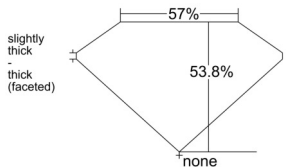

GIA®

FACSIMILE

GIA REPORT

7523638966

Verify this report at GIA.edu

GIA NATURAL DIAMOND DOSSIER®

June 30, 2025
GIA Report Number 7523638966
Shape and Cutting Style ..... Heart Brilliant
Measurements ..... 5.56 x 5.93 x 3.19 mm

GRADING RESULTS

Carat Weight ..... 0.60 carat
Color Grade ..... G
Clarity Grade VVS1

ADDITIONAL GRADING INFORMATION

Polish ..... Excellent
Symmetry ..... Excellent
Fluorescence ..... None
Clarity Characteristics..... Needle, Feather, Surface Graining
Inscription(s): GIA 7523638966

PROPORTIONS

Profile not to actual proportions

GRADING SCALES

GIA COLOR SCALE		GIA CLARITY SCALE			
COLORLESS	D	VERY VERY SLIGHTLY INCLUDED	FLAWLESS		
	E		INTERNALLY FLAWLESS		
	F	VERY SLIGHTLY INCLUDED	VVS₁		
	G		VVS₂		
	H		VS₁		
	NEAR COLORLESS	I	SLIGHTLY INCLUDED	VS₂	
		J		SI₁	
		FAINT	K	INCLUDED	SI₂
			L		I₁
			M		I₂
VERT LIGHT	N	LIGHT	I₃		
	O				
	P				
	Q				
	R