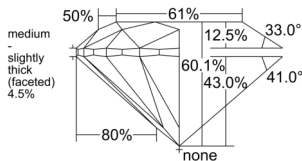

GIA®

FACSIMILE

GIA REPORT

7523610866

Verify this report at GIA.edu

GIA NATURAL DIAMOND DOSSIER®

June 26, 2025
GIA Report Number 7523610866
Shape and Cutting Style ..... Round Brilliant
Measurements ..... 4.40 - 4.42 x 2.65 mm

GRADING RESULTS

Carat Weight ..... 0.32 carat
Color Grade ..... F
Clarity Grade VS2
Cut Grade ..... Excellent

ADDITIONAL GRADING INFORMATION

Polish ..... Excellent
Symmetry ..... Excellent
Fluorescence ..... Medium Blue
Clarity Characteristics ..... Cloud
Inscription(s): GIA 7523610866

PROPORTIONS

Profile to actual proportions

GRADING SCALES

GIA COLOR SCALE

COLORESS	D
	E
	F
	G
	H
	I
	J
NEAR COLORESS	K
	L
FANIT	M
	N
	O
	P
	R
VERY LIGHT	S
	T
	U
	V
	W
	X
	Y
LIGHT	Z

GIA CLARITY SCALE

FLAWLESS	VERY VERY SLIGHTLY INCLUDED	VS₁	VS₂	SI₁	SI₂	I₁	I₂	I₃			
									VERY SLIGHTLY INCLUDED	SLIGHTLY INCLUDED	INCLUDED

GIA CUT SCALE

EXCELLENT
VERY GOOD
GOOD
FAIR
POOR