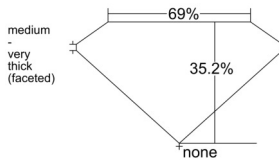

GIA®

FACSIMILE

GIA REPORT 7523543905

Verify this report at GIA.edu

GIA NATURAL DIAMOND DOSSIER®

June 19, 2025
GIA Report Number 7523543905
Shape and Cutting Style ..... **Oval Modified Brilliant**
Measurements ..... 7.59 x 4.88 x 1.72 mm

GRADING RESULTS

Carat Weight ..... 0.53 carat
Color Grade ..... E
Clarity Grade VS1

ADDITIONAL GRADING INFORMATION

Polish ..... Very Good
Symmetry ..... Excellent
Fluorescence ..... None
Clarity Characteristics..... Crystal, Pinpoint, Needle
Inscription(s): GIA 7523543905

PROPORTIONS

Profile not to actual proportions

GRADING SCALES

GIA COLOR SCALE		GIA CLARITY SCALE			
COLORLESS	D	VERY VERY SLIGHTLY INCLUDED	FLAWLESS		
	E		INTERNALLY FLAWLESS		
	F	VERY SLIGHTLY INCLUDED	VS₁		
	G		VS₂		
	H		VS₁		
	NEAR COLORLESS	I	SLIGHTLY INCLUDED	VS₂	
		J		SI₁	
		FAINT	K	INCLUDED	SI₂
			L		I₁
			M		I₂
VERT LIGHT	N	LIGHT	I₃		
	O				
	P				
	Q				
	R