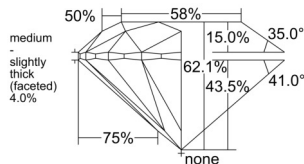

GIA®

FACSIMILE

GIA REPORT

7523469258

Verify this report at GIA.edu

GIA NATURAL DIAMOND DOSSIER®

June 12, 2025
GIA Report Number 7523469258
Shape and Cutting Style ..... Round Brilliant
Measurements ..... 5.38 - 5.41 x 3.35 mm

GRADING RESULTS

Carat Weight ..... 0.60 carat
Color Grade ..... J
Clarity Grade VS1
Cut Grade ..... Excellent

ADDITIONAL GRADING INFORMATION

Polish ..... Excellent
Symmetry ..... Excellent
Fluorescence ..... None
Clarity Characteristics ..... Cloud, Feather, Pinpoint
Inscription(s): GIA 7523469258

PROPORTIONS

Profile to actual proportions

GRADING SCALES

GIA COLOR SCALE

COLORLESS	D
	E
	F
	G
	H
	I
	J
NEAR COLORLESS	K
	L
FAIN	M
	N
	O
	P
VERY LIGHT	Q
	R
	S
	T
	U
	V
	W
	X
	Y
LIGHT	Z

GIA CLARITY SCALE

FLAWLESS	INTERNAL FLAWLESS	
		FLAWLESS
VERY VERY SLIGHTLY INCLUDED	VVS₁	
	VVS₂	
VERY SLIGHTLY INCLUDED	VS₁	
	VS₂	
SLIGHTLY INCLUDED	SI₁	
	SI₂	
INCLUDED	I₁	
	I₂	
	I₃	

GIA CUT SCALE

EXCELLENT
VERY GOOD
GOOD
FAIR
POOR