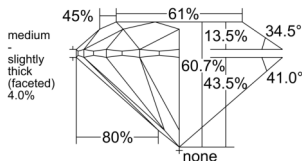

GIA®

FACSIMILE

GIA REPORT 7523461044

Verify this report at GIA.edu

GIA NATURAL DIAMOND DOSSIER®

June 12, 2025
GIA Report Number 7523461044
Shape and Cutting Style ..... Round Brilliant
Measurements ..... 4.35 - 4.38 x 2.65 mm

GRADING RESULTS

Carat Weight ..... 0.31 carat
Color Grade ..... F
Clarity Grade VS2
Cut Grade ..... Excellent

ADDITIONAL GRADING INFORMATION

Polish ..... Excellent
Symmetry ..... Excellent
Fluorescence ..... Faint
Clarity Characteristics ..... Feather, Crystal
Inscription(s): GIA 7523461044

PROPORTIONS

Profile to actual proportions

GRADING SCALES

GIA COLOR SCALE

COLORLESS	D
	E
	F
	G
	H
	I
	J
NEAR COLORLESS	K
	L
Faint	M
	N
	O
	P
	Q
Very Light	R
	S
	T
	U
	V
	W
	X
	Y
Light	Z

GIA CLARITY SCALE

FLAWLESS	INTERNAL FLAWLESS	
		FLAWLESS
VERY VERY SLIGHTLY INCLUDED	VVS₁	
	VVS₂	
VERY SLIGHTLY INCLUDED	VS₁	
	VS₂	
SLIGHTLY INCLUDED	SI₁	
	SI₂	
INCLUDED	I₁	
	I₂	
	I₃	

GIA CUT SCALE

EXCELLENT
VERY GOOD
GOOD
FAIR
POOR