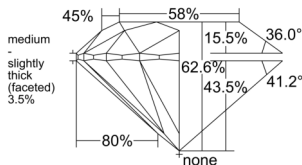

GIA®

FACSIMILE

GIA REPORT 7523325946

Verify this report at GIA.edu

GIA NATURAL DIAMOND DOSSIER®

May 31, 2025
GIA Report Number 7523325946
Shape and Cutting Style ..... Round Brilliant
Measurements ..... 5.08 - 5.10 x 3.19 mm

GRADING RESULTS

Carat Weight ..... 0.51 carat
Color Grade I
Clarity Grade VVS1
Cut Grade ..... Excellent

ADDITIONAL GRADING INFORMATION

Polish ..... Excellent
Symmetry ..... Excellent
Fluorescence ..... None
Clarity Characteristics..... Pinpoint, Cloud, Surface Graining
Inscription(s): GIA 7523325946

PROPORTIONS

GRADING SCALES

GIA COLOR SCALE

COLORLESS	D
	E
	F
	G
	H
	I
	J
NEAR COLORLESS	K
	L
FAIN	M
	N
	O
	P
VERY LIGHT	Q
	R
	S
	T
	U
	V
	W
	X
	Y
LIGHT	Z

GIA CLARITY SCALE

FLAWLESS	INTERNAL FLAWLESS	
		FLAWLESS
VERY VERY SLIGHTLY INCLUDED	VVS₁	
	VVS₂	
VERY SLIGHTLY INCLUDED	VS₁	
	VS₂	
SLIGHTLY INCLUDED	SI₁	
	SI₂	
INCLUDED	I₁	
	I₂	
	I₃	

GIA CUT SCALE

EXCELLENT
VERY GOOD
GOOD
FAIR
POOR