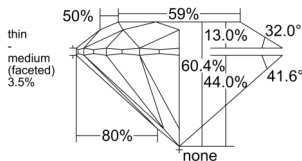

GIA®

FACSIMILE

GIA REPORT 7523299193

Verify this report at GIA.edu

GIA NATURAL DIAMOND DOSSIER®

May 28, 2025
GIA Report Number 7523299193
Shape and Cutting Style ..... Round Brilliant
Measurements ..... 5.16 - 5.18 x 3.12 mm

GRADING RESULTS

Carat Weight ..... 0.50 carat
Color Grade ..... G
Clarity Grade VS1
Cut Grade ..... Excellent

ADDITIONAL GRADING INFORMATION

Polish ..... Excellent
Symmetry ..... Excellent
Fluorescence ..... None
Clarity Characteristics..... Crystal, Feather, Needle, Pinpoint
Inscription(s): GIA 7523299193

PROPORTIONS

Profile to actual proportions