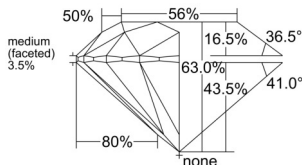

GIA®

FACSIMILE

GIA REPORT

7523242868

Verify this report at GIA.edu

GIA NATURAL DIAMOND DOSSIER®

May 23, 2025
GIA Report Number 7523242868
Shape and Cutting Style ..... Round Brilliant
Measurements ..... 4.69 - 4.71 x 2.96 mm

GRADING RESULTS

Carat Weight ..... 0.40 carat
Color Grade I
Clarity Grade ..... Internally Flawless
Cut Grade ..... Excellent

ADDITIONAL GRADING INFORMATION

Polish ..... Excellent
Symmetry ..... Excellent
Fluorescence ..... None
Clarity Characteristics ..... Minor Details of Polish
Inscription(s): GIA 7523242868

PROPORTIONS

Profile to actual proportions

GRADING SCALES

GIA COLOR SCALE

COLORED	D
	E
	F
	G
	H
	I
	J
NEAR COLORLESS	K
	L
Faint	M
	N
	O
	P
	Q
	R
	S
	T
	U
	V
	W
	X
	Y
	Z

GIA CLARITY SCALE

VERY VERY SLIGHTLY INCLUDED	FLAWLESS
	INTERNALLY FLAWLESS
VERY SLIGHTLY INCLUDED	VVS₁
	VVS₂
SLIGHTLY INCLUDED	VS₁
	VS₂
INCLUDED	SI₁
	SI₂
	I₁
	I₂
	I₃

GIA CUT SCALE

EXCELLENT
VERY GOOD
GOOD
FAIR
POOR