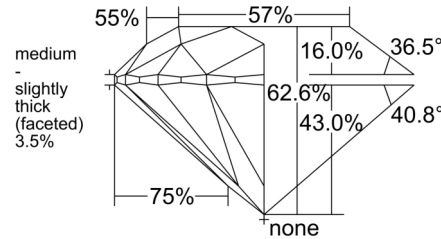

GIA NATURAL DIAMOND GRADING REPORT

May 15, 2025
 GIA Report Number 7523141394
 Shape and Cutting Style Round Brilliant
 Measurements 7.62 - 7.64 x 4.78 mm

GRADING RESULTS

Carat Weight 1.73 carat
 Color Grade E
 Clarity Grade VS1
 Cut Grade Excellent

ADDITIONAL GRADING INFORMATION

Polish Excellent
 Symmetry Excellent
 Fluorescence None
 Inscription(s): GIA 7523141394

PROPORTIONS

CLARITY CHARACTERISTICS

KEY TO SYMBOLS*

- Crystal
- Pinpoint

* Red symbols denote internal characteristics (inclusions). Green or black symbols denote external characteristics (blemishes). Diagram is an approximate representation of the diamond, and symbols shown indicate type, position, and approximate size of clarity characteristics. All clarity characteristics may not be shown. Details of finish are not shown.