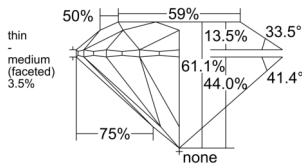

GIA®

FACSIMILE

GIA REPORT 7522999001

Verify this report at GIA.edu

GIA NATURAL DIAMOND DOSSIER®

August 01, 2025
GIA Report Number 7522999001
Shape and Cutting Style ..... Round Brilliant
Measurements ..... 5.12 - 5.15 x 3.14 mm

GRADING RESULTS

Carat Weight ..... 0.50 carat
Color Grade ..... H
Clarity Grade VS1
Cut Grade ..... Excellent

ADDITIONAL GRADING INFORMATION

Polish ..... Excellent
Symmetry ..... Excellent
Fluorescence ..... None
Clarity Characteristics..... Feather, Crystal, Cloud, Pinpoint
Inscription(s): GIA 7522999001

PROPORTIONS

Profile to actual proportions