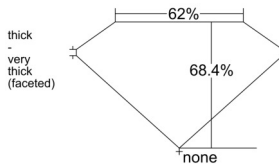

GIA®

FACSIMILE

GIA REPORT 7522993922

Verify this report at GIA.edu

GIA NATURAL DIAMOND DOSSIER®

August 01, 2025
GIA Report Number 7522993922
Shape and Cutting Style ..... Cushion Modified Brilliant
Measurements ..... 5.14 x 4.72 x 3.23 mm

GRADING RESULTS

Carat Weight ..... 0.70 carat
Color Grade ..... E
Clarity Grade VS1

ADDITIONAL GRADING INFORMATION

Polish ..... Excellent
Symmetry ..... Excellent
Fluorescence ..... Faint
Clarity Characteristics..... Cloud, Crystal, Pinpoint
Inscription(s): GIA 7522993922

PROPORTIONS

Profile not to actual proportions

GRADING SCALES

GIA COLOR SCALE		GIA CLARITY SCALE			
COLORLESS	D	VERY VERY SLIGHTLY INCLUDED	FLAWLESS		
	E		INTERNALLY FLAWLESS		
	F		VVS₁		
	G		VVS₂		
	NEAR COLORLESS		H	VERY SLIGHTLY INCLUDED	VS₁
			I		VS₂
	FAINT		J	SLIGHTLY INCLUDED	SI₁
			K		SI₂
			L		I₁
			M		I₂
N		I₃			
VERT LIGHT		O	INCLUDED		
		P			
		Q			
	R				
	S				
	T				
LIGHT	U				
	V				
	W				
	X				
Y					
Z