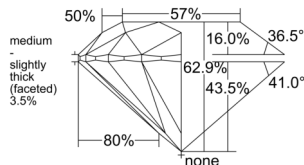

GIA®

FACSIMILE

GIA REPORT

7522959911

Verify this report at GIA.edu

GIA NATURAL DIAMOND DOSSIER®

August 04, 2025
GIA Report Number 7522959911
Shape and Cutting Style ..... Round Brilliant
Measurements ..... 5.64 - 5.66 x 3.55 mm

GRADING RESULTS

Carat Weight ..... 0.70 carat
Color Grade I
Clarity Grade S11
Cut Grade ..... Excellent

ADDITIONAL GRADING INFORMATION

Polish ..... Excellent
Symmetry ..... Excellent
Fluorescence ..... None
Clarity Characteristics ..... Crystal, Cloud
Inscription(s): GIA 7522959911

PROPORTIONS

Profile to actual proportions