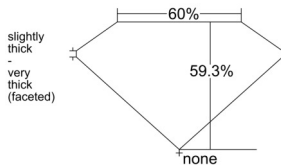

GIA®

FACSIMILE

GIA REPORT 7522873018

Verify this report at GIA.edu

GIA NATURAL DIAMOND DOSSIER®

July 22, 2025
GIA Report Number 7522873018
Shape and Cutting Style ..... Oval Brilliant
Measurements ..... 5.28 x 3.80 x 2.25 mm

GRADING RESULTS

Carat Weight ..... 0.30 carat
Color Grade ..... G
Clarity Grade VS1

ADDITIONAL GRADING INFORMATION

Polish ..... Excellent
Symmetry ..... Very Good
Fluorescence ..... None
Clarity Characteristics..... Crystal, Feather, Needle, Pinpoint
Inscription(s): GIA 7522873018

PROPORTIONS

Profile not to actual proportions

GRADING SCALES

GIA COLOR SCALE		GIA CLARITY SCALE			
COLORLESS	D	VERY VERY SLIGHTLY INCLUDED	FLAWLESS		
	E		INTERNALLY FLAWLESS		
	F	VERY SLIGHTLY INCLUDED	VS₁		
	G		VS₂		
	H		VS₁		
	NEAR COLORLESS	I	SLIGHTLY INCLUDED	SI₁	
		J		SI₂	
		FAINT	K	INCLUDED	I₁
			L		I₂
			M		I₃
VERT LIGHT	N				
	O				
	P				
	Q				
	R				
	S				
	T				
LIGHT	U				
	V				
	W				
	X				
Y					
Z