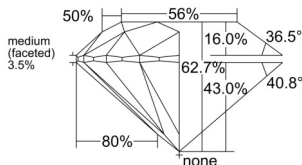

GIA®

FACSIMILE

GIA REPORT

7522835467

Verify this report at GIA.edu

GIA NATURAL DIAMOND DOSSIER®

July 17, 2025
GIA Report Number 7522835467
Shape and Cutting Style ..... Round Brilliant
Measurements ..... 4.33 - 4.35 x 2.72 mm

GRADING RESULTS

Carat Weight ..... 0.31 carat
Color Grade ..... D
Clarity Grade VVS1
Cut Grade ..... Excellent

ADDITIONAL GRADING INFORMATION

Polish ..... Excellent
Symmetry ..... Excellent
Fluorescence ..... Strong Blue
Clarity Characteristics ..... Pinpoint
Inscription(s): GIA 7522835467

PROPORTIONS

Profile to actual proportions

GRADING SCALES

GIA COLOR SCALE

COLORLESS	D
	E
	F
	G
	H
	I
NEAR COLORLESS	J
	K
	L
Faint	M
	N
	O
	P
	Q
	R
	S
	T
	U
	V
	W
	X
	Y
Light	Z

GIA CLARITY SCALE

FLAWLESS	VERY VERY SLIGHTLY INCLUDED	VVS₁	VVS₂	VS₁	VS₂	SLIGHTLY SLIGHTLY INCLUDED	SI₁	SI₂	I₁	I₂	I₃	
												VERY SLIGHTLY INCLUDED

GIA CUT SCALE

EXCELLENT
VERY GOOD
GOOD
FAIR
POOR