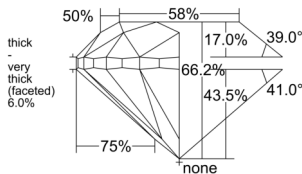

GIA®

FACSIMILE

GIA REPORT 7522705826

Verify this report at GIA.edu

GIA NATURAL DIAMOND DOSSIER®

July 05, 2025
GIA Report Number 7522705826
Shape and Cutting Style ..... Round Brilliant
Measurements ..... 4.49 - 4.56 x 3.00 mm

GRADING RESULTS

Carat Weight ..... 0.40 carat
Color Grade ..... H
Clarity Grade S11
Cut Grade ..... Good

ADDITIONAL GRADING INFORMATION

Polish ..... Excellent
Symmetry ..... Very Good
Fluorescence ..... None
Clarity Characteristics ..... Feather, Crystal
Inscription(s): GIA 7522705826

PROPORTIONS

Profile to actual proportions

GRADING SCALES

GIA COLOR SCALE

COLORESS	D
	E
	F
	G
	H
	I
	J
NEAR COLORESS	K
	L
FAIN	M
	N
	O
	P
VERY LIGHT	Q
	R
	S
	T
	U
	V
	W
	X
	Y
LIGHT	Z

GIA CLARITY SCALE

VERY VERY SLIGHTLY INCLUDED	FLAWLESS
	INTERNALLY FLAWLESS
VERY SLIGHTLY INCLUDED	VVS₁
	VVS₂
SLIGHTLY INCLUDED	VS₁
	VS₂
INCLUDED	S1₁
	S1₂
	I₁
	I₂
	I₃

GIA CUT SCALE

EXCELLENT
VERY GOOD
GOOD
FAIR
POOR