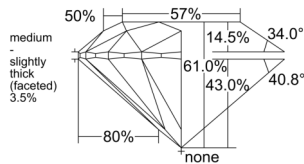

GIA®

FACSIMILE

GIA REPORT

7522676518

Verify this report at GIA.edu

GIA NATURAL DIAMOND DOSSIER®

July 17, 2025

GIA Report Number 7522676518

Shape and Cutting Style ..... Round Brilliant

Measurements ..... 5.14 - 5.17 x 3.15 mm

GRADING RESULTS

Carat Weight ..... 0.51 carat

Color Grade ..... D

Clarity Grade VVS1

Cut Grade ..... Excellent

ADDITIONAL GRADING INFORMATION

Polish ..... Excellent

Symmetry ..... Excellent

Fluorescence ..... Faint

Clarity Characteristics ..... Pinpoint, Feather

Inscription(s): GIA 7522676518

PROPORTIONS

Profile to actual proportions

GRADING SCALES

GIA COLOR SCALE

COLOURESS	D
	E
	F
	G
	H
	I
	J
NEAR COLOURESS	K
	L
FAIN	M
	N
	O
	P
	Q
VERY LIGHT	R
	S
	T
	U
	V
	W
	X
	Y
LIGHT	Z

GIA CLARITY SCALE

	FLAWLESS
	INTERNALLY FLAWLESS
VERY VERY SLIGHTLY INCLUDED	VVS₁
	VVS₂
VERY SLIGHTLY INCLUDED	VS₁
	VS₂
SLIGHTLY INCLUDED	SI₁
	SI₂
	I₁
	I₂
INCLUDED	I₃

GIA CUT SCALE

	EXCELLENT
	VERY GOOD
	GOOD
	FAIR
	POOR