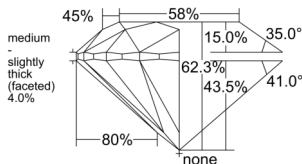

GIA®

FACSIMILE

GIA REPORT 7522492299

Verify this report at GIA.edu

GIA NATURAL DIAMOND DOSSIER®

June 14, 2025
GIA Report Number 7522492299
Shape and Cutting Style ..... Round Brilliant
Measurements ..... 5.08 - 5.10 x 3.17 mm

GRADING RESULTS

Carat Weight ..... 0.51 carat
Color Grade ..... E
Clarity Grade VS2
Cut Grade ..... Excellent

ADDITIONAL GRADING INFORMATION

Polish ..... Excellent
Symmetry ..... Excellent
Fluorescence ..... Medium Yellow
Clarity Characteristics ..... Crystal, Cloud
Inscription(s): GIA 7522492299

PROPORTIONS

GRADING SCALES

GIA COLOR SCALE

COLORESS	D
	E
	F
	G
	H
	I
	J
NEAR COLORESS	K
	L
FAIN	M
	N
	O
	P
VERY LIGHT	Q
	R
	S
	T
	U
	V
	W
	X
	Y
LIGHT	Z

GIA CLARITY SCALE

FLAWLESS	VERY VERY SLIGHTLY INCLUDED	VS₁	VS₂	VS₁	VS₂	SI₁	SI₂	I₁	I₂	I₃					
											FLAWLESS	INTERNALLY FLAWLESS	VERY SLIGHTLY INCLUDED	SLIGHTLY INCLUDED	INCLUDED

GIA CUT SCALE

EXCELLENT
VERY GOOD
GOOD
FAIR
POOR