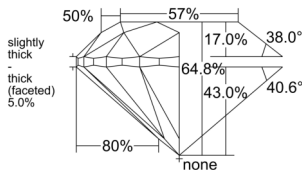

GIA®

FACSIMILE

GIA REPORT 7522477729

Verify this report at GIA.edu

GIA NATURAL DIAMOND DOSSIER®

June 13, 2025
GIA Report Number 7522477729
Shape and Cutting Style ..... Round Brilliant
Measurements ..... 5.96 - 6.05 x 3.89 mm

GRADING RESULTS

Carat Weight ..... 0.90 carat
Color Grade ..... K
Clarity Grade VS1
Cut Grade ..... Very Good

ADDITIONAL GRADING INFORMATION

Polish ..... Excellent
Symmetry ..... Very Good
Fluorescence ..... Faint
Clarity Characteristics..... Feather, Needle, Cloud, Pinpoint
Inscription(s): GIA 7522477729

PROPORTIONS

Profile to actual proportions

GRADING SCALES

GIA COLOR SCALE

COLORLESS	D
	E
	F
	G
	H
	I
	J
NEAR COLORLESS	K
	L
	M
	N
	O
	P
	R
	S
	T
	U
	V
	W
	X
	Y
LIGHT	Z

GIA CLARITY SCALE

FLAWLESS	VERY VERY SLIGHTLY INCLUDED	VS₁	VS₂	VS₁	SI₁	SI₂	I₁	I₂	I₃	
										FLAWLESS
INTERNALLY FLAWLESS	VERY SLIGHTLY INCLUDED									

GIA CUT SCALE

EXCELLENT
VERY GOOD
GOOD
FAIR
POOR