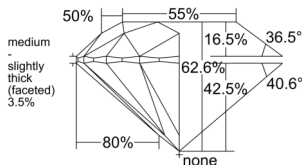

GIA®

FACSIMILE

GIA REPORT 7522381647

Verify this report at gia.edu

GIA NATURAL DIAMOND DOSSIER®

June 05, 2025
GIA Report Number 7522381647
Shape and Cutting Style ..... Round Brilliant
Measurements ..... 5.07 - 5.10 x 3.18 mm

GRADING RESULTS

Carat Weight ..... 0.50 carat
Color Grade ..... G
Clarity Grade VVS1
Cut Grade ..... Excellent

ADDITIONAL GRADING INFORMATION

Polish ..... Excellent
Symmetry ..... Excellent
Fluorescence ..... None
Clarity Characteristics ..... Cloud, Pinpoint
Inscription(s): GIA 7522381647

PROPORTIONS

GRADING SCALES

GIA COLOR SCALE

COLOURLESS	D
	E
	F
	G
	H
	I
	J
NEAR COLOURLESS	K
	L
Faint	M
	N
	O
	P
	Q
	R
	S
	T
	U
	V
	W
	X
	Y
Light	Z

GIA CLARITY SCALE

FLAWLESS	INTERNAL FLAWLESS	EXCELLENT	
VERY VERY SLIGHTLY INCLUDED	VVS₁	VERY GOOD	
	VVS₂		
VERY SLIGHTLY INCLUDED	VS₁	GOOD	
	VS₂		
SLIGHTLY INCLUDED	SI₁	FAIR	
	SI₂		
INCLUDED	I₁	POOR	
	I₂		
	I₃