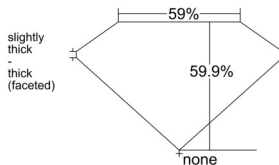

GIA®

FACSIMILE

GIA REPORT 7522261732

Verify this report at GIA.edu

GIA NATURAL DIAMOND DOSSIER®

May 24, 2025
GIA Report Number 7522261732
Shape and Cutting Style ..... Pear Brilliant
Measurements ..... 6.74 x 4.05 x 2.42 mm

GRADING RESULTS

Carat Weight ..... 0.39 carat
Color Grade ..... D
Clarity Grade SI1

ADDITIONAL GRADING INFORMATION

Polish ..... Excellent
Symmetry ..... Very Good
Fluorescence ..... Strong Blue
Clarity Characteristics ..... Crystal
Inscription(s): GIA 7522261732

PROPORTIONS

Profile not to actual proportions

GRADING SCALES

GIA COLOR SCALE		GIA CLARITY SCALE			
COLORLESS	D	VERY VERY SLIGHTLY INCLUDED	FLAWLESS		
	E		INTERNALLY FLAWLESS		
	F	VERY SLIGHTLY INCLUDED	VVS₁		
	G		VVS₂		
	H		VS₁		
	NEAR COLORLESS	I	SLIGHTLY INCLUDED	VS₂	
		J		SI₁	
		FAINT	K	INCLUDED	SI₂
			L		I₁
			M		I₂
VERT LIGHT	N	LIGHT	I₃		
	O				
	P				
	Q				
	R