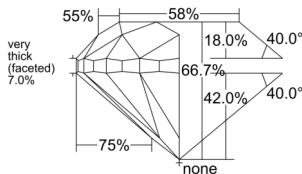

GIA®

FACSIMILE

GIA REPORT 7522218329

Verify this report at GIA.edu

GIA NATURAL DIAMOND DOSSIER®

May 29, 2025
GIA Report Number 7522218329
Shape and Cutting Style ..... Round Brilliant
Measurements ..... 5.33 - 5.41 x 3.58 mm

GRADING RESULTS

Carat Weight ..... 0.70 carat
Color Grade ..... E
Clarity Grade SI2
Cut Grade ..... Good

ADDITIONAL GRADING INFORMATION

Polish ..... Very Good
Symmetry ..... Good
Fluorescence ..... Strong Blue
Clarity Characteristics ..... Crystal
Inscription(s): GIA 7522218329

PROPORTIONS

Profile to actual proportions

GRADING SCALES

GIA COLOR SCALE

COLORESS	D
	E
	F
	G
	H
	I
	J
NEAR COLORESS	K
	L
FANIT	M
	N
	O
	P
VERY LIGHT	Q
	R
	S
	T
	U
	V
	W
	X
	Y
LIGHT	Z

GIA CLARITY SCALE

VERY VERY SLIGHTLY INCLUDED	FLAWLESS
	INTERNALLY FLAWLESS
VERY SLIGHTLY INCLUDED	VVS₁
	VVS₂
SLIGHTLY INCLUDED	VS₁
	VS₂
INCLUDED	SI₁
	SI₂
	I₁
	I₂
	I₃

GIA CUT SCALE

EXCELLENT
VERY GOOD
GOOD
FAIR
POOR