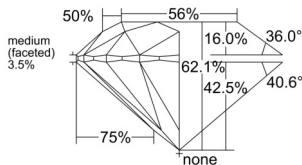

GIA®

FACSIMILE

GIA REPORT 7522058298

Verify this report at GIA.edu

GIA NATURAL DIAMOND DOSSIER®

May 05, 2025
GIA Report Number 7522058298
Shape and Cutting Style ..... Round Brilliant
Measurements ..... 5.11 - 5.13 x 3.18 mm

GRADING RESULTS

Carat Weight ..... 0.51 carat
Color Grade ..... E
Clarity Grade VS2
Cut Grade ..... Excellent

ADDITIONAL GRADING INFORMATION

Polish ..... Excellent
Symmetry ..... Excellent
Fluorescence ..... None
Clarity Characteristics ..... Crystal, Cloud
Inscription(s): GIA 7522058298

PROPORTIONS

Profile to actual proportions

GRADING SCALES

GIA COLOR SCALE	GIA CLARITY SCALE	GIA CUT SCALE	
D	FLAWLESS	EXCELLENT	
E	INTERNALLY FLAWLESS		
F		VVS₁	VERY GOOD
G	VVS₂		
H	VS₁	GOOD	
I	VS₂		
J	SI₁	FAIR	
K	SI₂		
L	I₁	POOR	
M	I₂		
N	I₃		
O			
P			
Q			
R			
S			
T			
U			
V			
W			
X			
Y			
Z