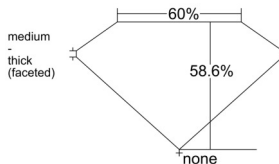

GIA®

FACSIMILE

GIA REPORT 7522029901

Verify this report at GIA.edu

GIA NATURAL DIAMOND DOSSIER®

April 30, 2025
GIA Report Number 7522029901
Shape and Cutting Style ..... Heart Brilliant
Measurements ..... 4.78 x 5.61 x 3.29 mm

GRADING RESULTS

Carat Weight ..... 0.51 carat
Color Grade ..... D
Clarity Grade VVS2

ADDITIONAL GRADING INFORMATION

Polish ..... Excellent
Symmetry ..... Excellent
Fluorescence ..... Faint
Clarity Characteristics ..... Pinpoint
Inscription(s): GIA 7522029901

PROPORTIONS

Profile not to actual proportions

GRADING SCALES

GIA COLOR SCALE		GIA CLARITY SCALE	
COLORLESS	D	VERY VERY SLIGHTLY INCLUDED	FLAWLESS
	E		INTERNALLY FLAWLESS
	F		VVS₁
	G		VVS₂
	H		VS₁
	I		VS₂
	J		SI₁
	K		SI₂
	L		I₁
	M		I₂
NEAR COLORLESS	N	SLIGHTLY INCLUDED	I₃
	O		
	P		
	Q		
FAINT	R		
	S		
	T		
	U		
VERT LIGHT	V		
	W		
	X		
	Y		
LIGHT	Z