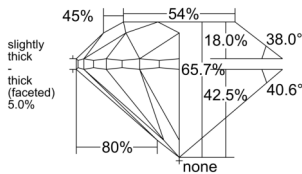

GIA®

FACSIMILE

GIA REPORT 7521969333

Verify this report at GIA.edu

GIA NATURAL DIAMOND DOSSIER®

July 31, 2025
GIA Report Number 7521969333
Shape and Cutting Style ..... Round Brilliant
Measurements ..... 4.92 - 4.94 x 3.23 mm

GRADING RESULTS

Carat Weight ..... 0.50 carat
Color Grade ..... D
Clarity Grade S11
Cut Grade ..... Good

ADDITIONAL GRADING INFORMATION

Polish ..... Excellent
Symmetry ..... Excellent
Fluorescence ..... None
Clarity Characteristics ..... Cloud
Inscription(s): GIA 7521969333

PROPORTIONS

Profile to actual proportions

GRADING SCALES

GIA COLOR SCALE

COLORESS	D
	E
	F
	G
	H
	I
	J
NEAR COLORESS	K
	L
FANIT	M
	N
	O
	P
	R
	S
	T
	U
	V
	W
	X
	Y
LIGHT	Z

GIA CLARITY SCALE

VERY VERY SLIGHTLY INCLUDED	FLAWLESS
	INTERNALLY FLAWLESS
VERY SLIGHTLY INCLUDED	VVS₁
	VVS₂
SLIGHTLY INCLUDED	VS₁
	VS₂
INCLUDED	S1₁
	S1₂
	I₁
	I₂
	I₃

GIA CUT SCALE

EXCELLENT
VERY GOOD
GOOD
FAIR
POOR