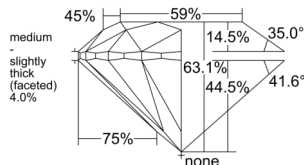

GIA®

FACSIMILE

GIA REPORT

7521947184

Verify this report at GIA.edu

GIA NATURAL DIAMOND DOSSIER®

July 28, 2025
GIA Report Number **7521947184**
Shape and Cutting Style ..... **Round Brilliant**
Measurements ..... **5.51 - 5.55 x 3.49 mm**

GRADING RESULTS

Carat Weight ..... **0.66 carat**
Color Grade ..... **G**
Clarity Grade **VVS2**
Cut Grade ..... **Excellent**

ADDITIONAL GRADING INFORMATION

Polish ..... **Excellent**
Symmetry ..... **Excellent**
Fluorescence ..... **None**
Clarity Characteristics..... **Cloud, Feather, Pinpoint**
Inscription(s): **GIA 7521947184**

PROPORTIONS

Profile to actual proportions

GRADING SCALES

GIA COLOR SCALE

COLORLESS	D
	E
	F
	G
	H
	I
	J
NEAR COLORLESS	K
	L
Faint	M
	N
	O
	P
Very Light	Q
	R
	S
	T
	U
	V
Light	W
	X
	Y
	Z

GIA CLARITY SCALE

FLAWLESS	INTERNAL FLAWLESS	
		FLAWLESS
VERY VERY SLIGHTLY INCLUDED	VVS₁	
	VVS₂	
VERY SLIGHTLY INCLUDED	VS₁	
	VS₂	
SLIGHTLY INCLUDED	SI₁	
	SI₂	
INCLUDED	I₁	
	I₂	
	I₃	

GIA CUT SCALE

EXCELLENT	
	VERY GOOD
GOOD	
FAIR	
POOR