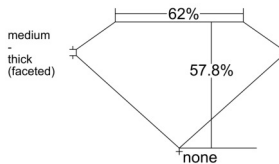

GIA®

FACSIMILE

GIA REPORT 7521945140

Verify this report at GIA.edu

GIA NATURAL DIAMOND DOSSIER®

July 30, 2025
GIA Report Number 7521945140
Shape and Cutting Style ..... Heart Brilliant
Measurements ..... 5.77 x 6.56 x 3.79 mm

GRADING RESULTS

Carat Weight ..... 0.80 carat
Color Grade ..... H
Clarity Grade VS1

ADDITIONAL GRADING INFORMATION

Polish ..... Excellent
Symmetry ..... Excellent
Fluorescence ..... None
Clarity Characteristics..... Crystal, Feather, Pinpoint
Inscription(s): GIA 7521945140

PROPORTIONS

Profile not to actual proportions

GRADING SCALES

GIA COLOR SCALE		GIA CLARITY SCALE	
COLORLESS	D	VERY VERY SLIGHTLY INCLUDED	FLAWLESS
	E		INTERNALLY FLAWLESS
	F		VVS₁
	G		VVS₂
	H		VS₁
	I		VS₂
	J		SI₁
	K		SI₂
	L		I₁
	M		I₂
NEAR COLORLESS	N	SLIGHTLY INCLUDED	I₃
	O		
	P		
	Q		
FAINT	R		
	S		
	T		
	U		
VERT LIGHT	V		
	W		
	X		
	Y		
LIGHT	Z