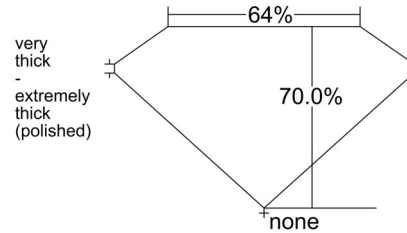

GIA NATURAL DIAMOND GRADING REPORT

August 12, 2025
 GIA Report Number 7521905059
 Shape and Cutting Style Cut-Cornered Rectangular
 Modified Brilliant
 Measurements 6.42 x 4.81 x 3.37 mm

GRADING RESULTS

Carat Weight 1.01 carat
 Color Grade U to V Range
 Clarity Grade VS1

ADDITIONAL GRADING INFORMATION

Polish Excellent
 Symmetry Very Good
 Fluorescence Medium Blue
 Inscription(s): GIA 7521905059

PROPORTIONS

Profile not to actual proportions

CLARITY CHARACTERISTICS

KEY TO SYMBOLS*

- Crystal
- ~ Feather
- Pinpoint
- △ Natural

* Red symbols denote internal characteristics (inclusions). Green or black symbols denote external characteristics (blemishes). Diagram is an approximate representation of the diamond, and symbols shown indicate type, position, and approximate size of clarity characteristics. All clarity characteristics may not be shown. Details of finish are not shown.