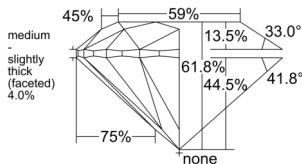

GIA®

FACSIMILE

GIA NATURAL DIAMOND DOSSIER®

July 23, 2025
GIA Report Number 7521884419
Shape and Cutting Style ..... Round Brilliant
Measurements ..... 5.07 - 5.12 x 3.15 mm

GRADING RESULTS

Carat Weight ..... 0.50 carat
Color Grade ..... E
Clarity Grade VVS1
Cut Grade ..... Excellent

ADDITIONAL GRADING INFORMATION

Polish ..... Excellent
Symmetry ..... Excellent
Fluorescence ..... None
Clarity Characteristics ..... Pinpoint, Feather
Inscription(s): GIA 7521884419

GIA REPORT 7521884419

Verify this report at GIA.edu

PROPORTIONS

Profile to actual proportions

GRADING SCALES

GIA COLOR SCALE	GIA CLARITY SCALE	GIA CUT SCALE	
D	FLAWLESS	EXCELLENT	
E	INTERNALLY FLAWLESS		
F		VVS₁	VERY GOOD
G	VVS₂		
H	VS₁	GOOD	
I	VS₂		
J	SI₁	FAIR	
K	SI₂		
L	I₁	POOR	
M			
N			
O	I₂		
P			
Q			
R	I₃		
S			
T			
U			
V			
W			
X			
Y			
Z