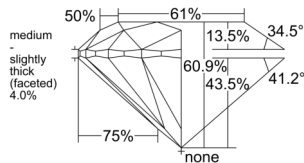

GIA®

FACSIMILE

GIA REPORT

7521880855

Verify this report at GIA.edu

GIA NATURAL DIAMOND DOSSIER®

July 22, 2025
GIA Report Number 7521880855
Shape and Cutting Style ..... Round Brilliant
Measurements ..... 5.21 - 5.24 x 3.18 mm

GRADING RESULTS

Carat Weight ..... 0.53 carat
Color Grade ..... D
Clarity Grade VVS1
Cut Grade ..... Excellent

ADDITIONAL GRADING INFORMATION

Polish ..... Excellent
Symmetry ..... Excellent
Fluorescence ..... Medium Blue
Clarity Characteristics ..... Pinpoint
Inscription(s): GIA 7521880855

PROPORTIONS

Profile to actual proportions

GRADING SCALES

GIA COLOR SCALE	GIA CLARITY SCALE	GIA CUT SCALE	
D	FLAWLESS	EXCELLENT	
E	INTERNALLY FLAWLESS		
F		VVS₁	VERY GOOD
G	VVS₂		
H	VS₁	GOOD	
I	VS₂		
J	SI₁	FAIR	
K	SI₂		
L	I₁	POOR	
M	I₂		
N	I₃		
O			
P			
Q			
R			
S			
T			
U			
V			
W			
X			
Y			
Z