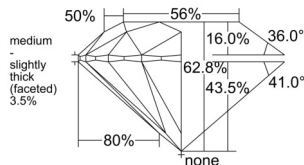

GIA®

FACSIMILE

GIA REPORT

7521857591

Verify this report at GIA.edu

GIA NATURAL DIAMOND DOSSIER®

July 18, 2025
GIA Report Number 7521857591
Shape and Cutting Style ..... Round Brilliant
Measurements ..... 5.08 - 5.10 x 3.20 mm

GRADING RESULTS

Carat Weight ..... 0.51 carat
Color Grade ..... G
Clarity Grade VS1
Cut Grade ..... Excellent

ADDITIONAL GRADING INFORMATION

Polish ..... Excellent
Symmetry ..... Excellent
Fluorescence ..... None
Clarity Characteristics ..... Cloud, Needle
Inscription(s): GIA 7521857591

PROPORTIONS

Profile to actual proportions

GRADING SCALES

GIA COLOR SCALE

COLORED	D
	E
	F
	G
	H
	I
	J
NEAR COLORLESS	K
	L
FAIN	M
	N
	O
	P
VERY LIGHT	Q
	R
	S
	T
	U
	V
	W
	X
	Y
LIGHT	Z

GIA CLARITY SCALE

FLAWLESS	VERY VERY SLIGHTLY INCLUDED	VS₁	VS₂	VS₁	VS₂	SI₁	SI₂	I₁	I₂	I₃										
											FLAWLESS	FLAWLESS	FLAWLESS	FLAWLESS	FLAWLESS	FLAWLESS	FLAWLESS	FLAWLESS	FLAWLESS	FLAWLESS

GIA CUT SCALE

EXCELLENT
VERY GOOD
GOOD
FAIR
POOR