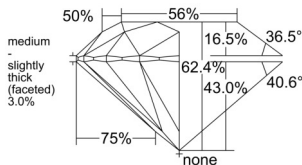

GIA®

FACSIMILE

GIA REPORT 7521851125

Verify this report at GIA.edu

GIA NATURAL DIAMOND DOSSIER®

July 23, 2025
GIA Report Number 7521851125
Shape and Cutting Style ..... Round Brilliant
Measurements ..... 5.82 - 5.85 x 3.64 mm

GRADING RESULTS

Carat Weight ..... 0.77 carat
Color Grade ..... J
Clarity Grade S11
Cut Grade ..... Excellent

ADDITIONAL GRADING INFORMATION

Polish ..... Excellent
Symmetry ..... Excellent
Fluorescence ..... None
Clarity Characteristics ..... Crystal
Inscription(s): GIA 7521851125

PROPORTIONS

GRADING SCALES

GIA COLOR SCALE	GIA CLARITY SCALE	GIA CUT SCALE	
D	FLAWLESS	EXCELLENT	
E	INTERNALLY FLAWLESS		
F		VVS₁	VERY GOOD
G	VVS₂		
H	VS₁	GOOD	
I	VS₂		
J	S1₁	FAIR	
K	S1₂		
L	I₁	POOR	
M	I₂		
N	I₃		
O			
P			
Q			
R			
S			
T			
U			
V			
W			
X			
Y			
Z