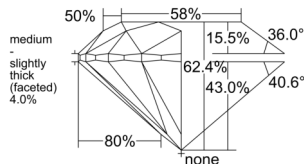

GIA®

FACSIMILE

GIA REPORT

7521744836

Verify this report at GIA.edu

GIA NATURAL DIAMOND DOSSIER®

July 09, 2025
GIA Report Number 7521744836
Shape and Cutting Style ..... Round Brilliant
Measurements ..... 5.65 - 5.68 x 3.53 mm

GRADING RESULTS

Carat Weight ..... 0.71 carat
Color Grade ..... G
Clarity Grade VVS1
Cut Grade ..... Excellent

ADDITIONAL GRADING INFORMATION

Polish ..... Excellent
Symmetry ..... Excellent
Fluorescence ..... None
Clarity Characteristics ..... Pinpoint
Inscription(s): GIA 7521744836

PROPORTIONS

Profile to actual proportions

GRADING SCALES

GIA COLOR SCALE

COLORLESS	D
	E
	F
	G
	H
	I
	J
NEAR COLORLESS	K
	L
Faint	M
	N
	O
	P
	Q
	R
	S
	T
	U
	V
	W
	X
	Y
Light	Z

GIA CLARITY SCALE

FLAWLESS	INTERNAL FLAWLESS	
		FLAWLESS
VERY VERY SLIGHTLY INCLUDED	VVS₁	
	VVS₂	
VERY SLIGHTLY INCLUDED	VS₁	
	VS₂	
SLIGHTLY INCLUDED	SI₁	
	SI₂	
INCLUDED	I₁	
	I₂	
	I₃	

GIA CUT SCALE

EXCELLENT
VERY GOOD
GOOD
FAIR
POOR